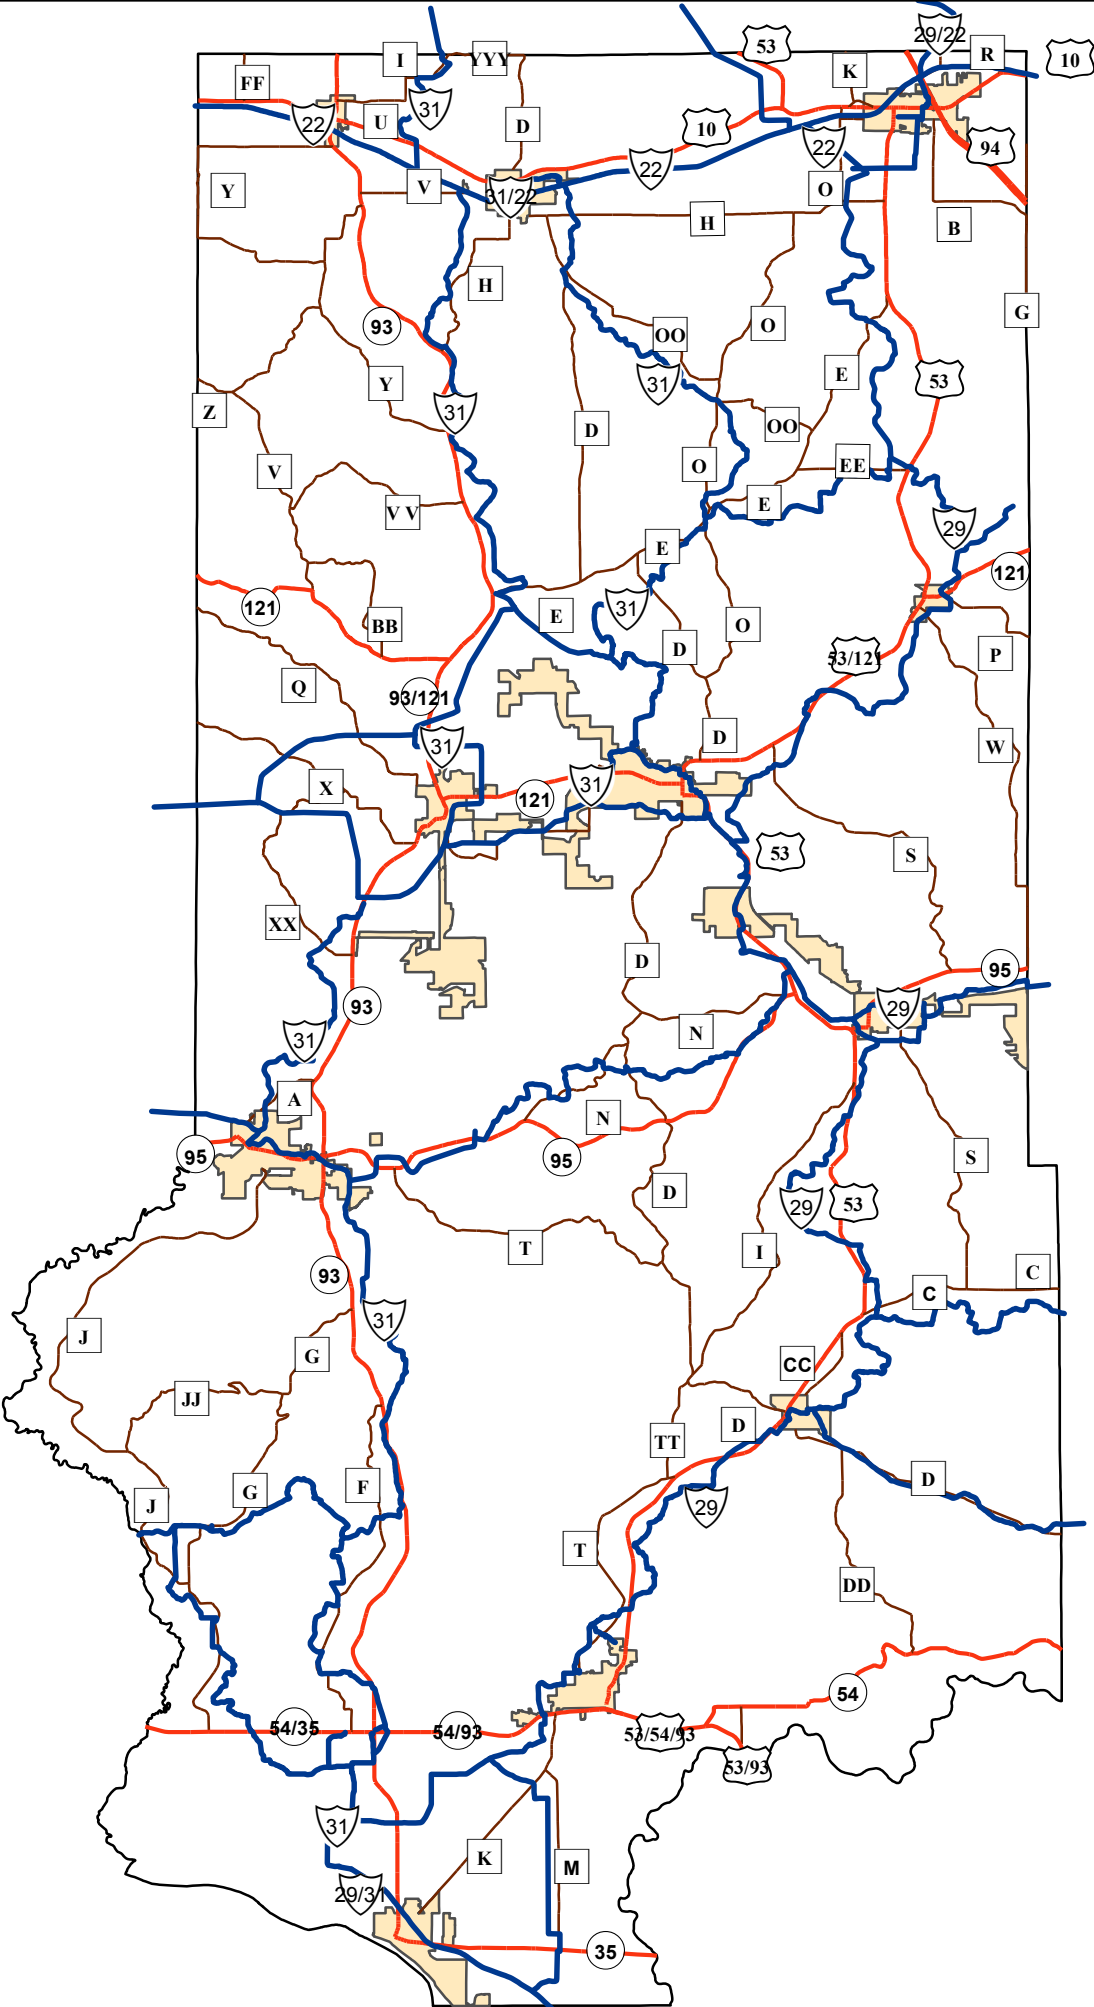

Trempealeau County Snowmobile Trails

Legend

- Snowmobile Trails
- Interstate
- US Hwy
- State Rd
- County Rd
- Corporated Limits