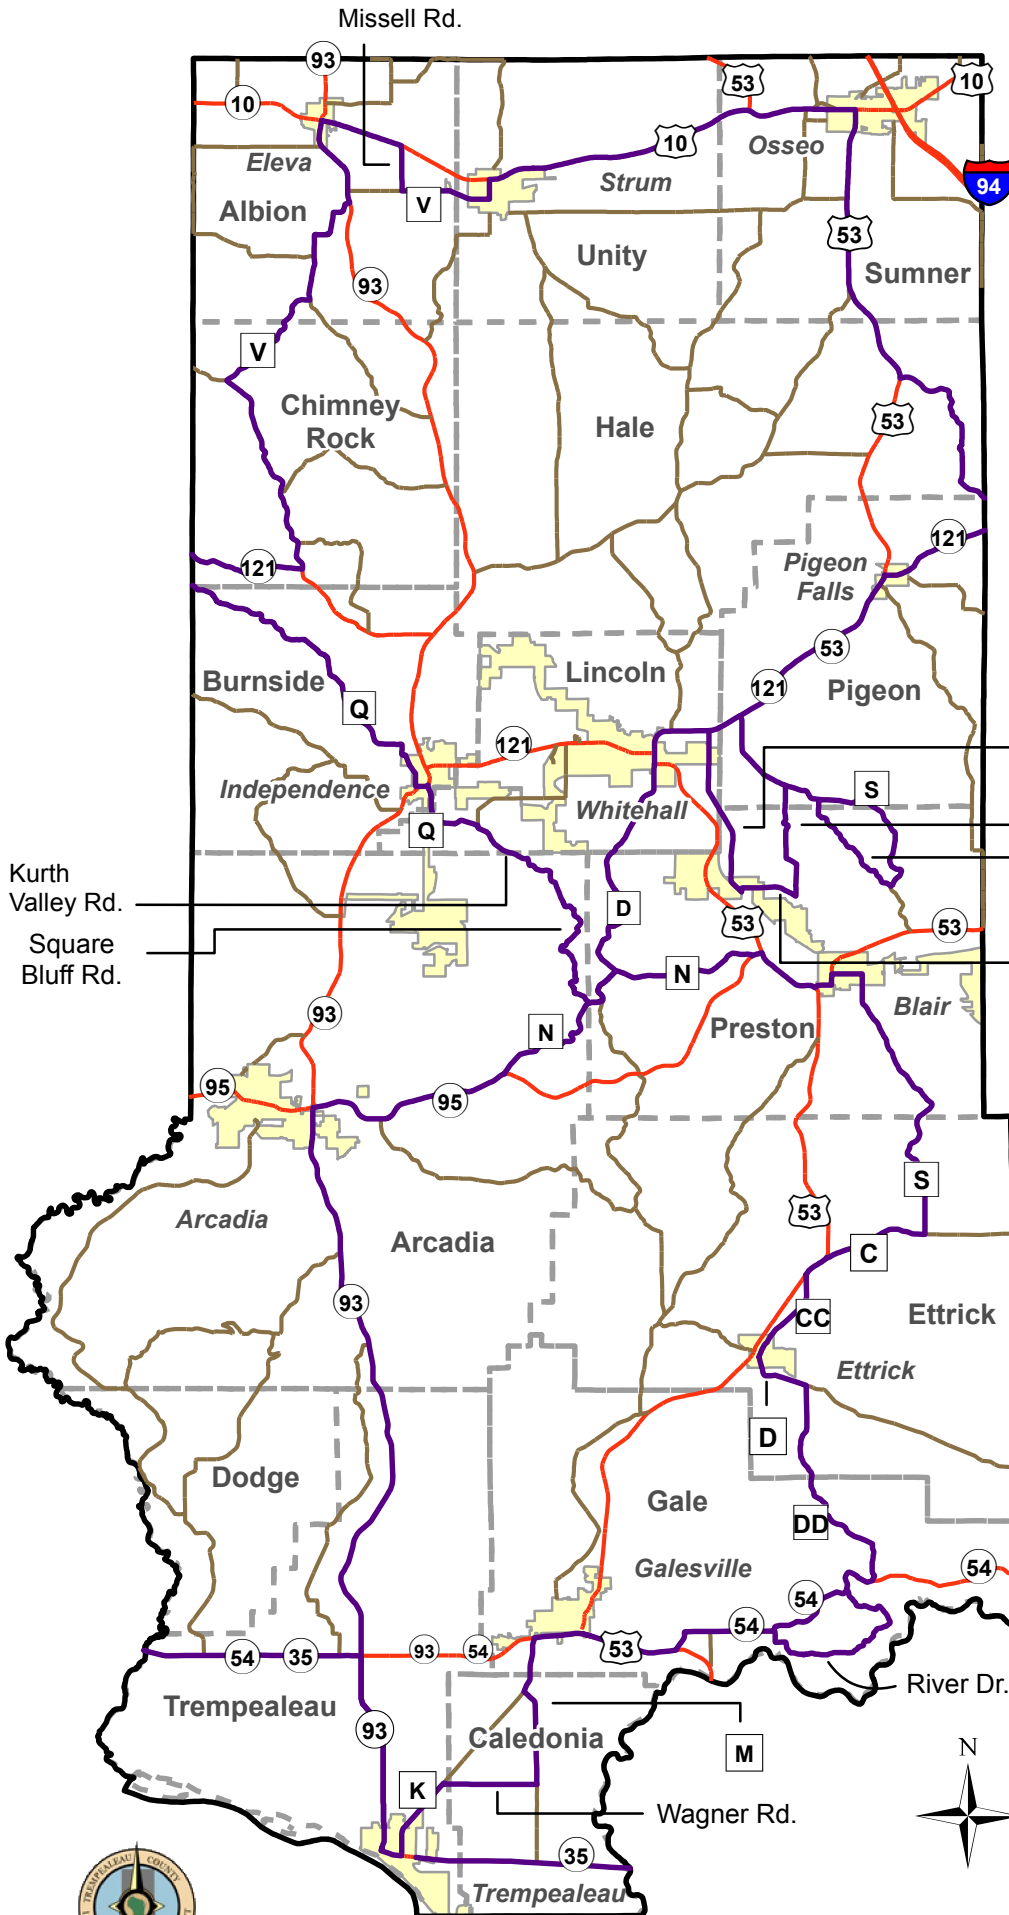

# Scenic Routes

Schansberg Rd.

Larkin Valley Rd.

Shelly Ridge Rd.

Snake Coulee Rd.

Kurth Valley Rd.

Square Bluff Rd.

## Legend

Scenic Routes

## Roads

Interstate

US Hwy

State Rd

County Rd

County Boundary

Township Boundaries

Corporated Limits