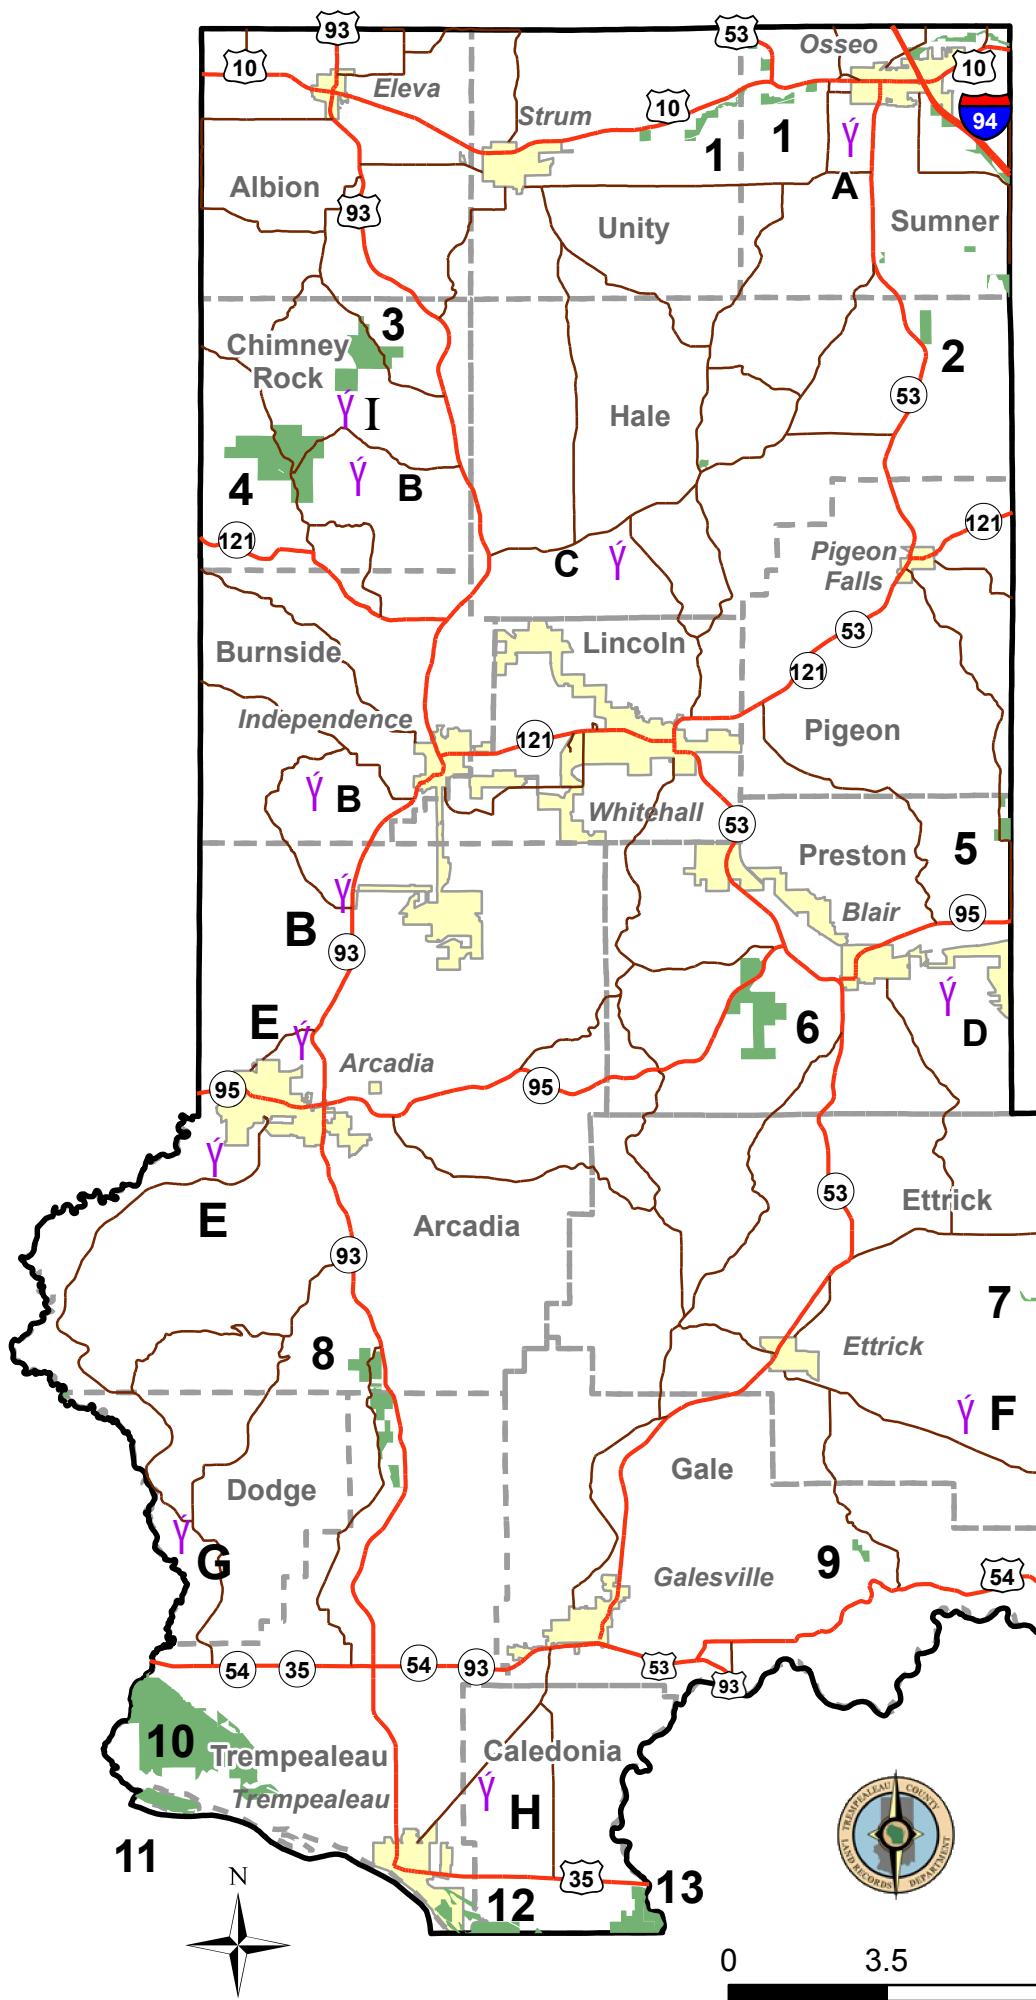

Wildlife Areas and Rod & Gun Clubs

Legend

- Interstate
- US Hwy
- State Rd
- County Rd
- Wildlife Areas
- County Boundary
- Township Boundary
- Corporated Limits
- Y Rod & Gun Clubs

Wild Life Areas	
1.	Buffalo River
2.	Tollefson Marsh Wildlife Area
3.	Chimney Rock Wildlife Area
4.	Borst Valley Wildlife Area
5.	Vosse Coulee Wildlife Area
6.	Lakes Coulee Wildlife Area
7.	Washington Coulee
8.	Tamarack Creek Wildlife Area
9.	Hardies Creek State Forest
10.	Trempealeau National Wildlife Refuge
11.	Upper Mississippi River Wild Life and Fish Refuge
12.	Trempealeau Lakes State Public Hunting Grounds
13.	Van Loon State Public Hunting Grounds

Rod & Gun Clubs	
A.	Osseo Rod & Gun Club
B.	Elk Rod & Gun Club
C.	Whitehall- Pigeon Rod & Gun Club
D.	Blair Sportsmen's Club
E.	Arcadia Sportsmen's Club
F.	Ettrick Rod & Gun Club
G.	Dodge Sportsmen's Club
H.	Trempealeau Archers
I.	Associated Conservation Clubs

All boundaries on this image are general representations and should not be used for any legal documentation, boundary determinations, or other property related issues. Trempealeau County is not responsible for any use of this data. All data is distributed in an "as is" format with no guarantees or warranties.

0 3.5 7 Miles