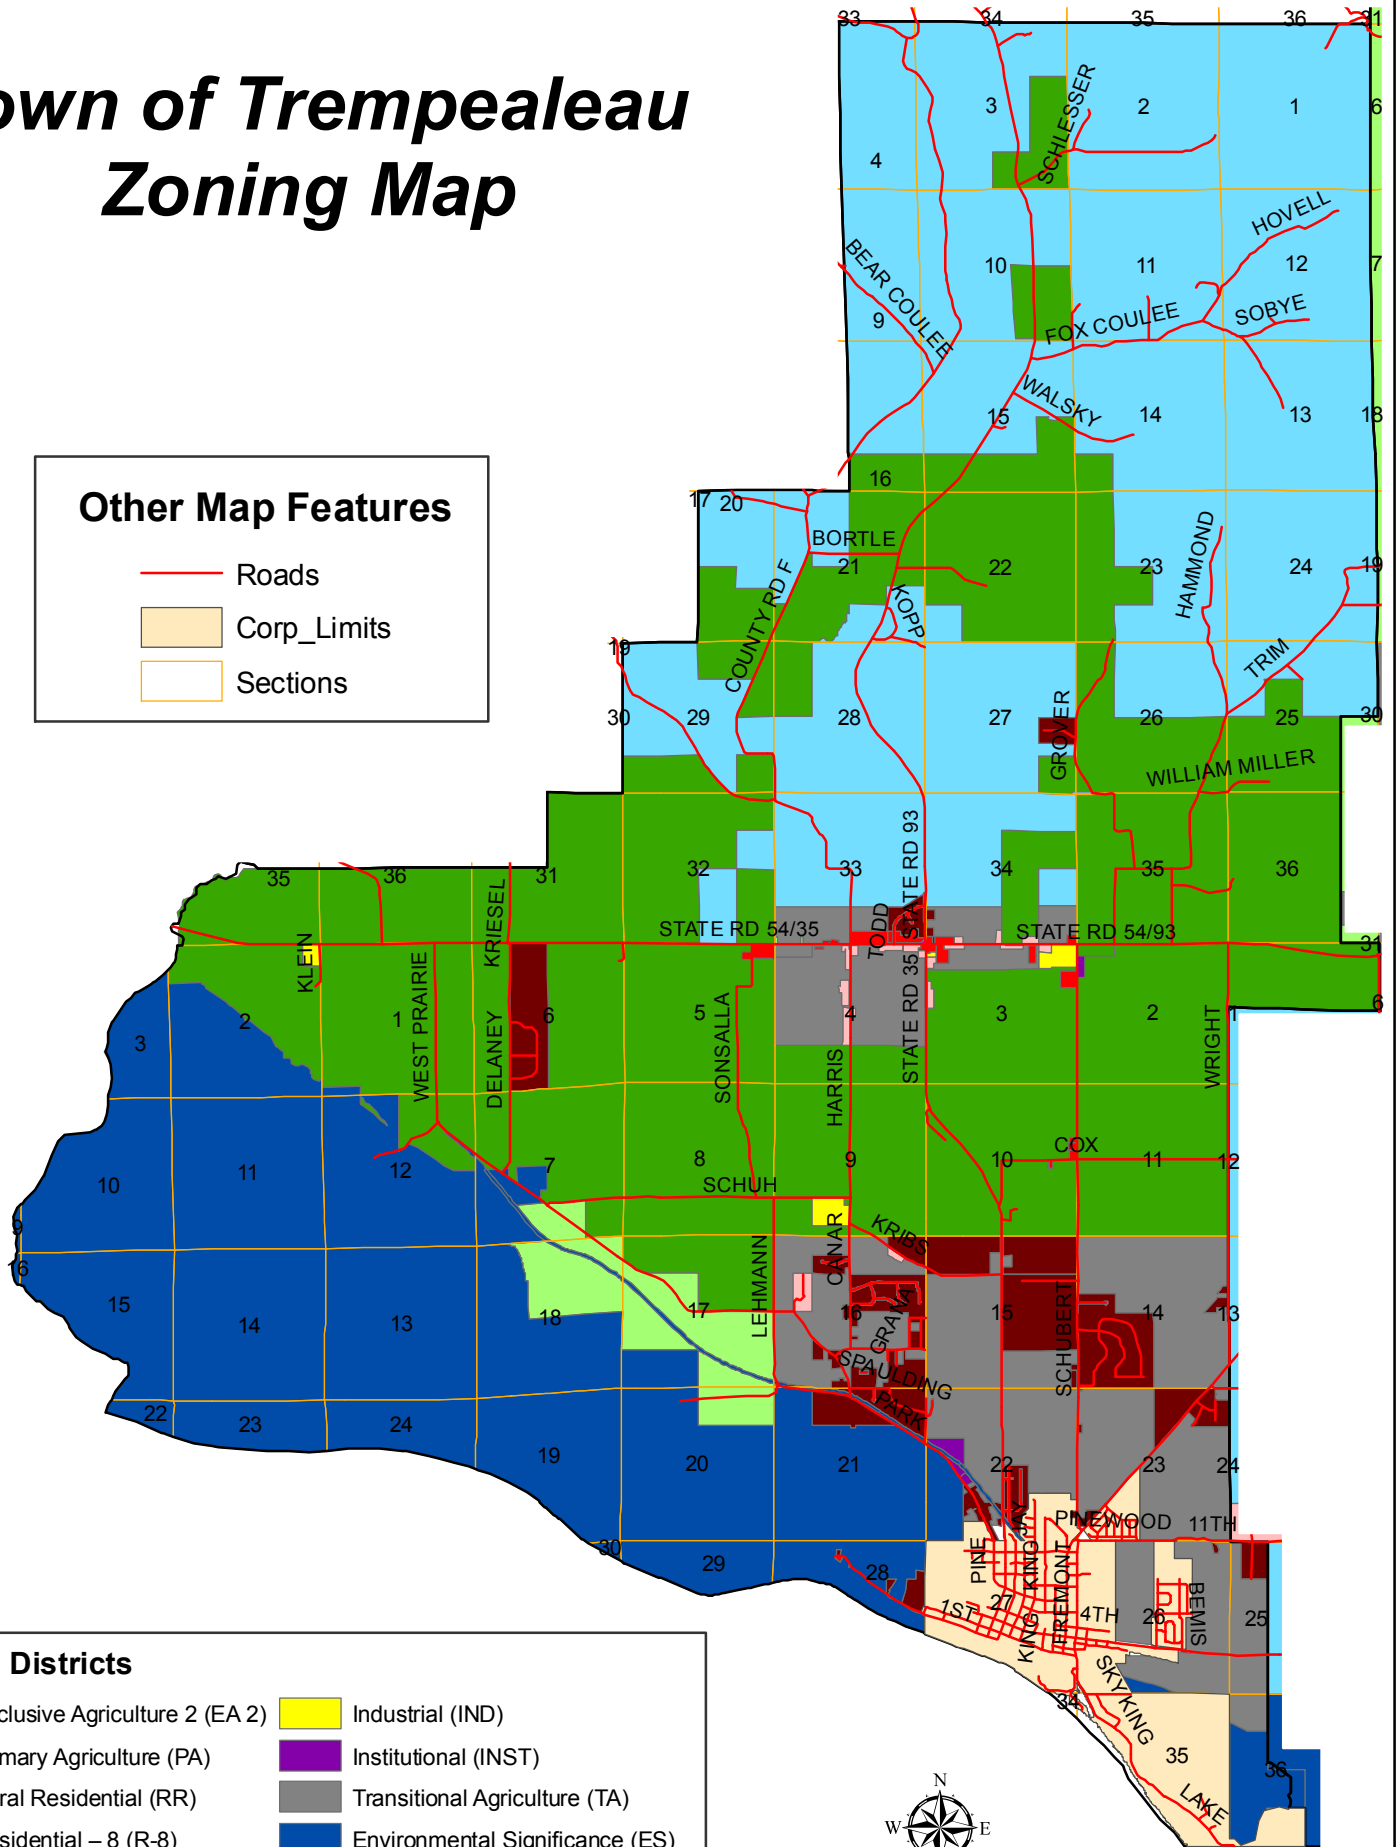

# Town of Trempealeau Zoning Map

## Other Map Features

-  Roads
-  Corp\_Limits
-  Sections

## Zoning Districts

- |   |   |
|---|---|
|  Exclusive Agriculture 2 (EA 2) |  Industrial (IND)                |
|  Primary Agriculture (PA)       |  Institutional (INST)            |
|  Rural Residential (RR)         |  Transitional Agriculture (TA)   |
|  Residential - 8 (R-8)          |  Environmental Significance (ES) |
|  Residential - 20 (R-20)        |  Right of Way (ROW)              |
|  Commercial (C)                 |   |