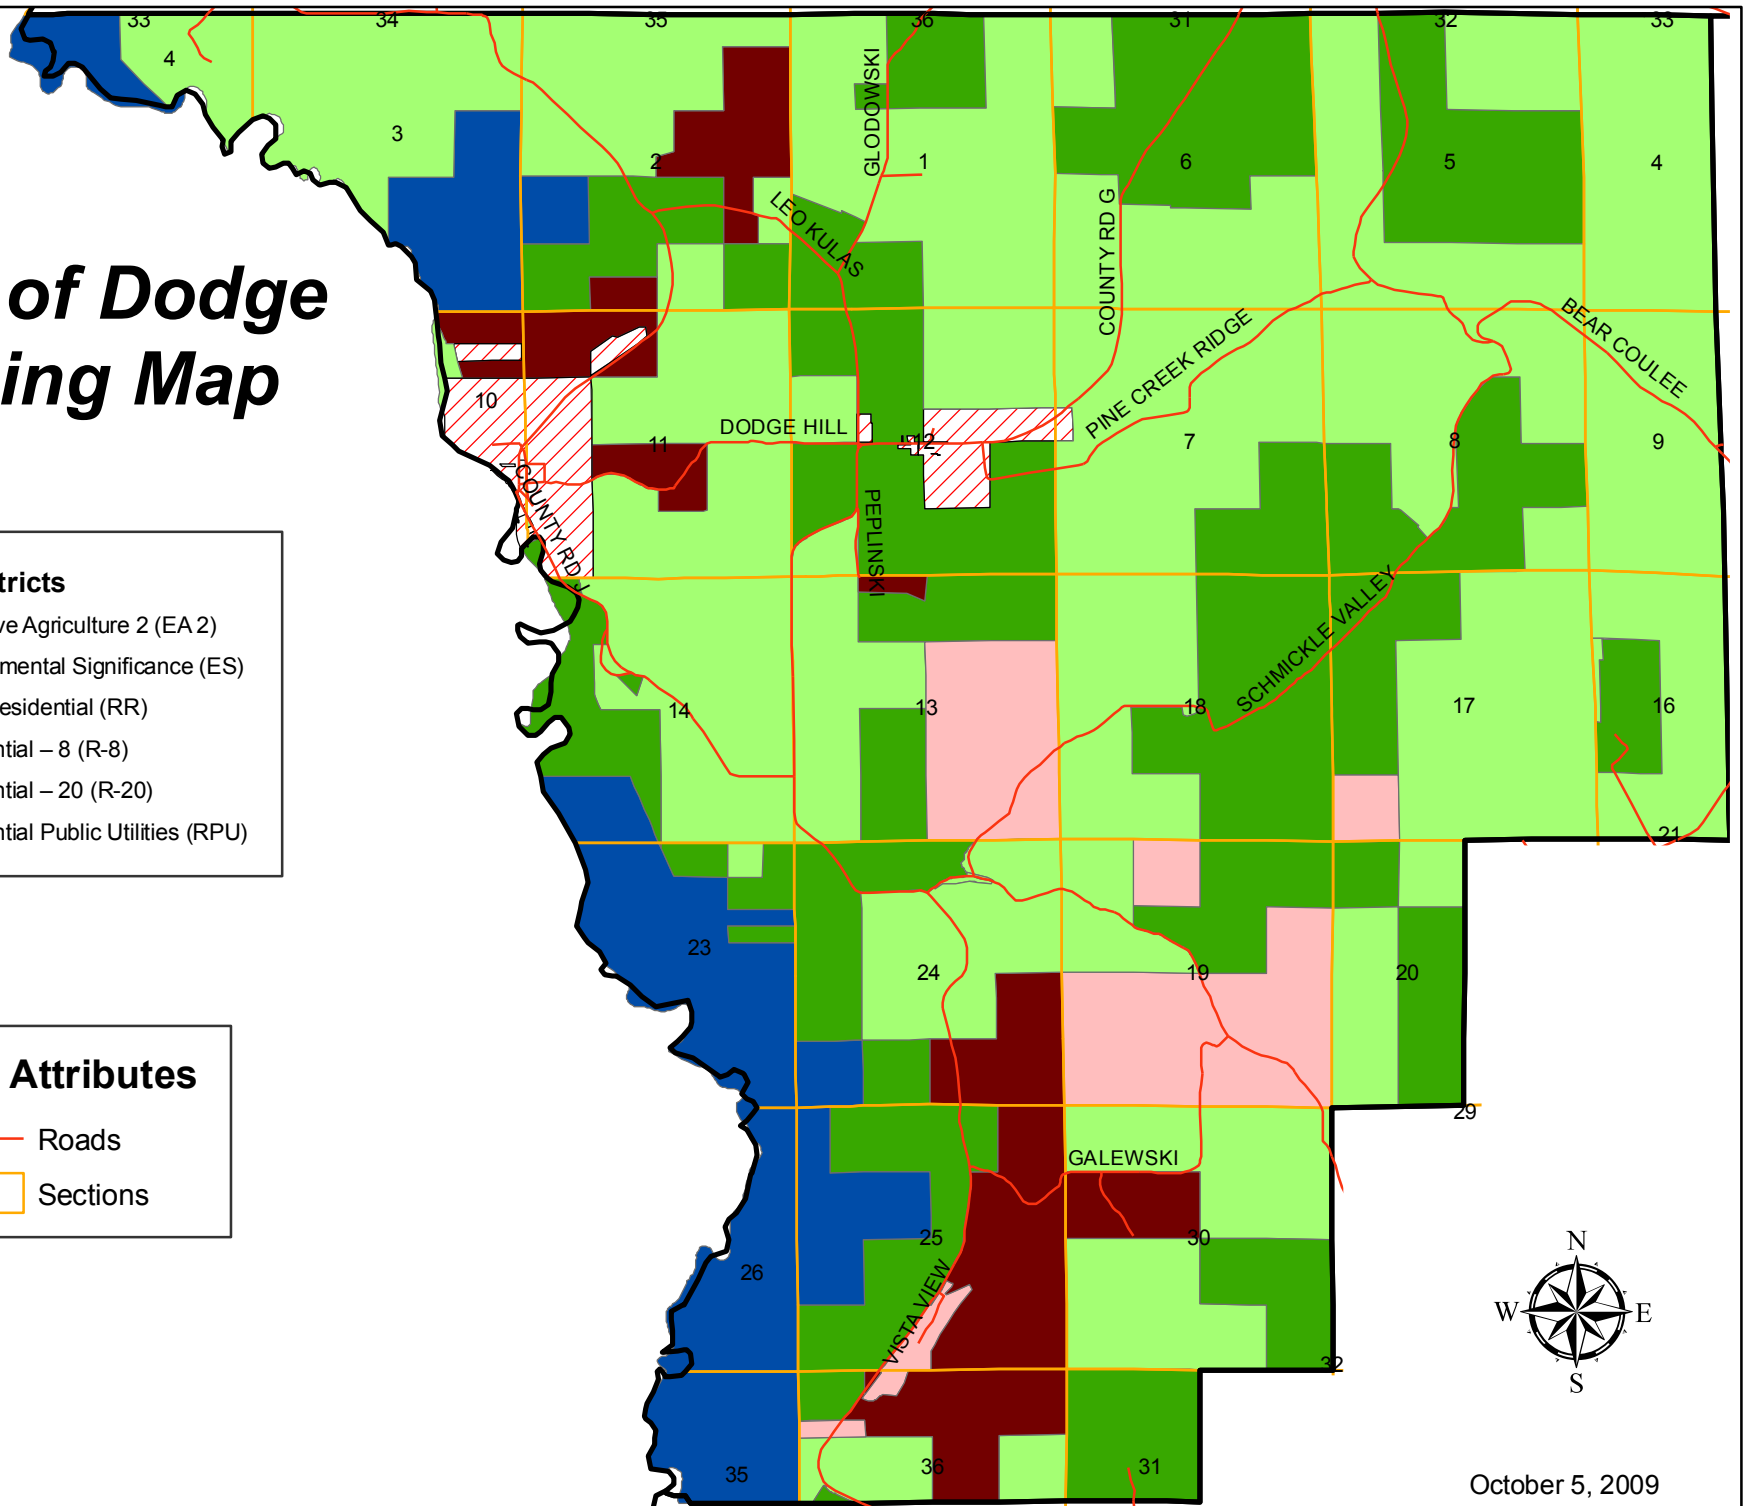

Town of Dodge Zoning Map

Zoning Districts

- Exclusive Agriculture 2 (EA2)
- Environmental Significance (ES)
- Rural Residential (RR)
- Residential – 8 (R-8)
- Residential – 20 (R-20)
- Residential Public Utilities (RPU)

Other Attributes

- Roads
- Sections

October 5, 2009