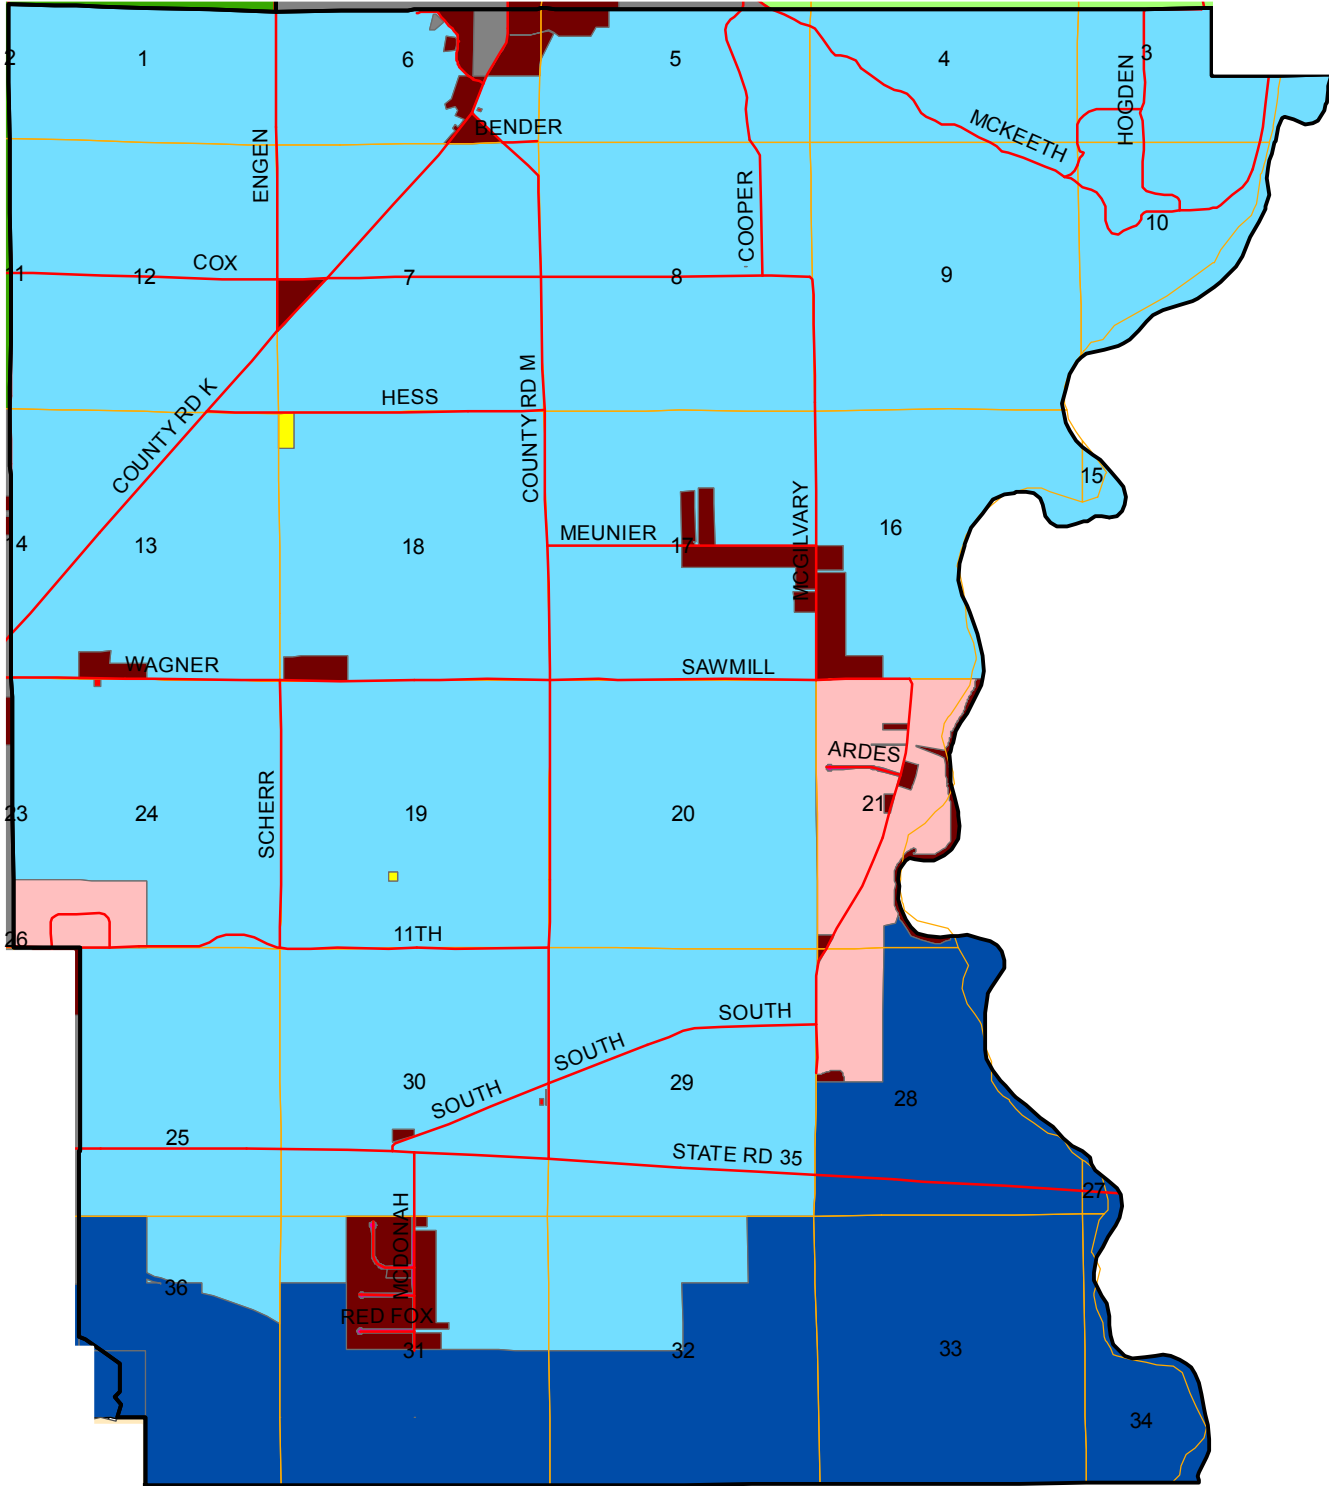

Town of Caledonia Zoning Map

Zoning Map

- Exclusive Agriculture 2 (EA 2)
- Primary Agriculture (PA)
- Rural Residential (RR)
- Residential – 8 (R-8)
- Residential – 20 (R-20)
- Commercial (C)
- Industrial (IND)
- Institutional (INST)
- Transitional Agriculture (TA)
- Environmental Significance (ES)
- Right of Way (ROW)

Other Map Features

- Roads
- Sections
- Corp_Limits

February 12, 2009