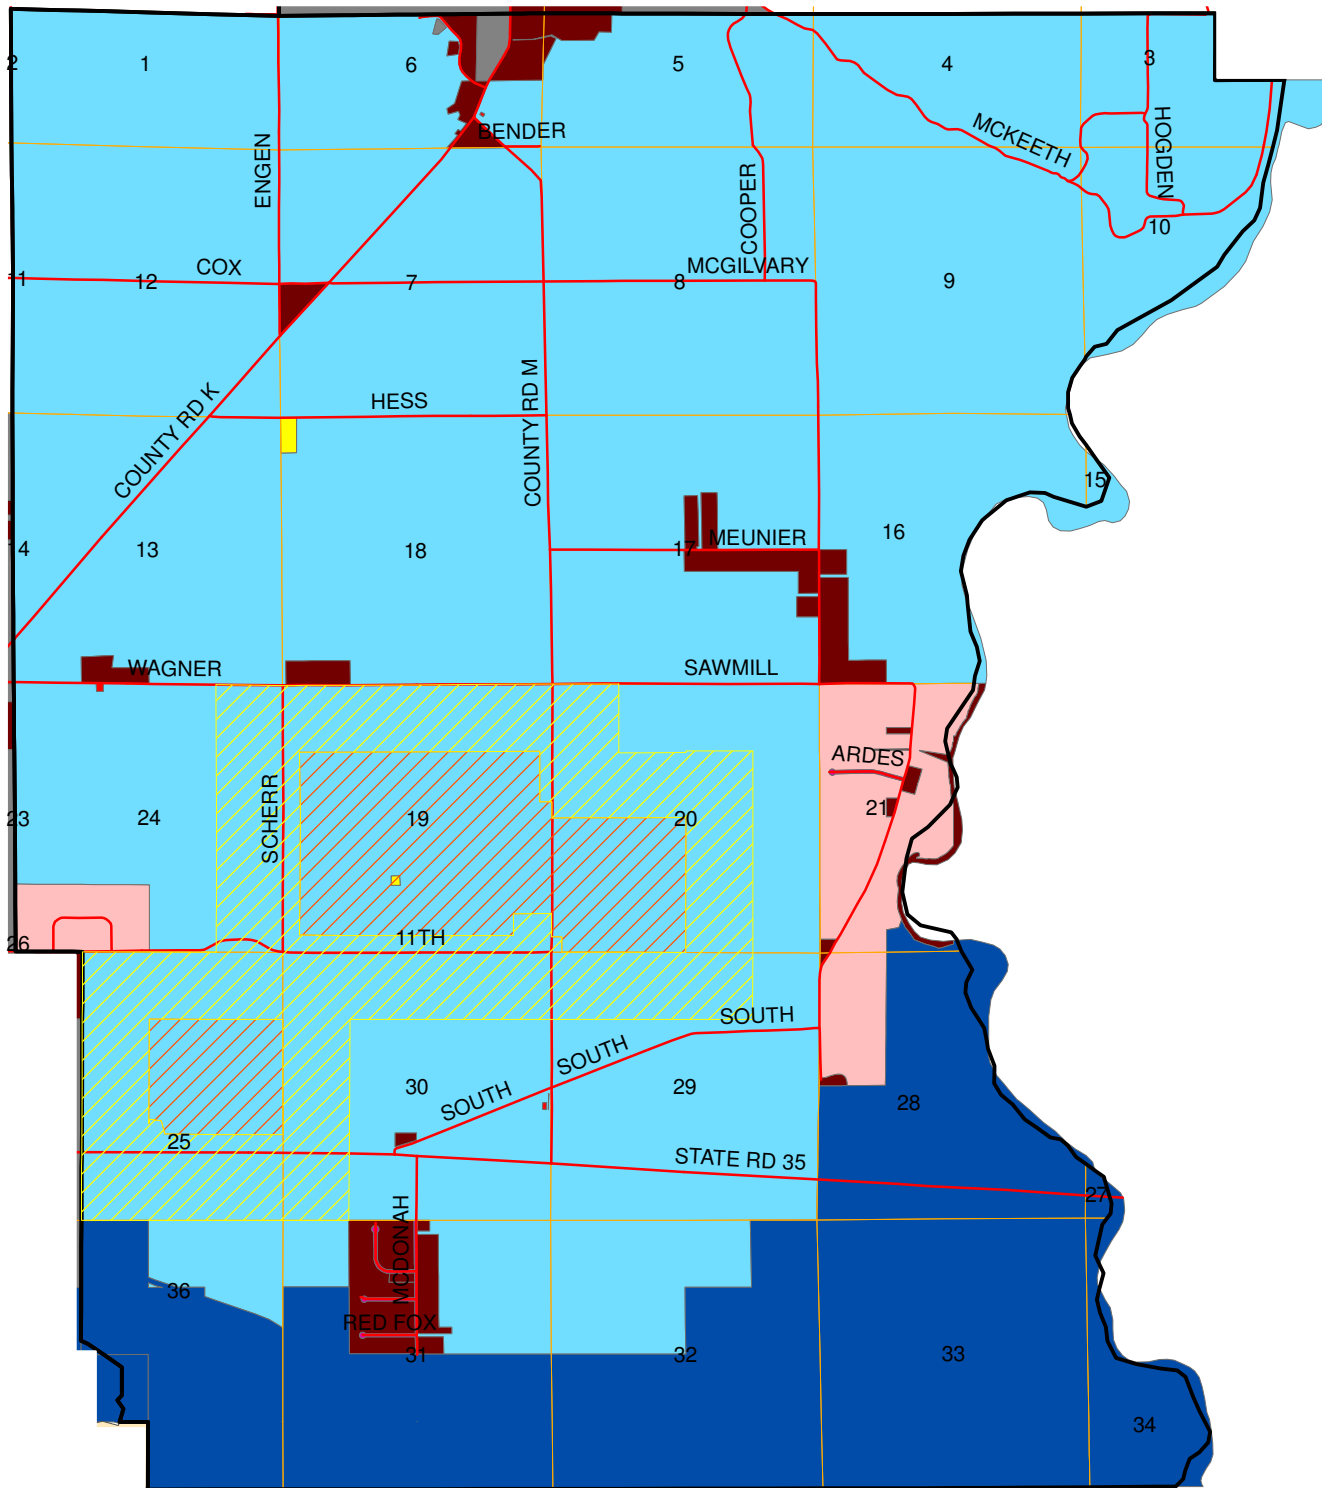

Town of Caledonia Zoning/Mining Map

Zoning Map

District

- Primary Agriculture (PA)
- Residential – 8 (R-8)
- Residential – 20 (R-20)
- Commercial (C)
- Industrial (IND)
- Institutional (INST)
- Transitional Agriculture (TA)
- Environmental Significance (ES)
- Right of Way (ROW)

Other Map Features

- Non Metallic Mining
- Non Metallic Mining Buffer
- Roads
- Sections