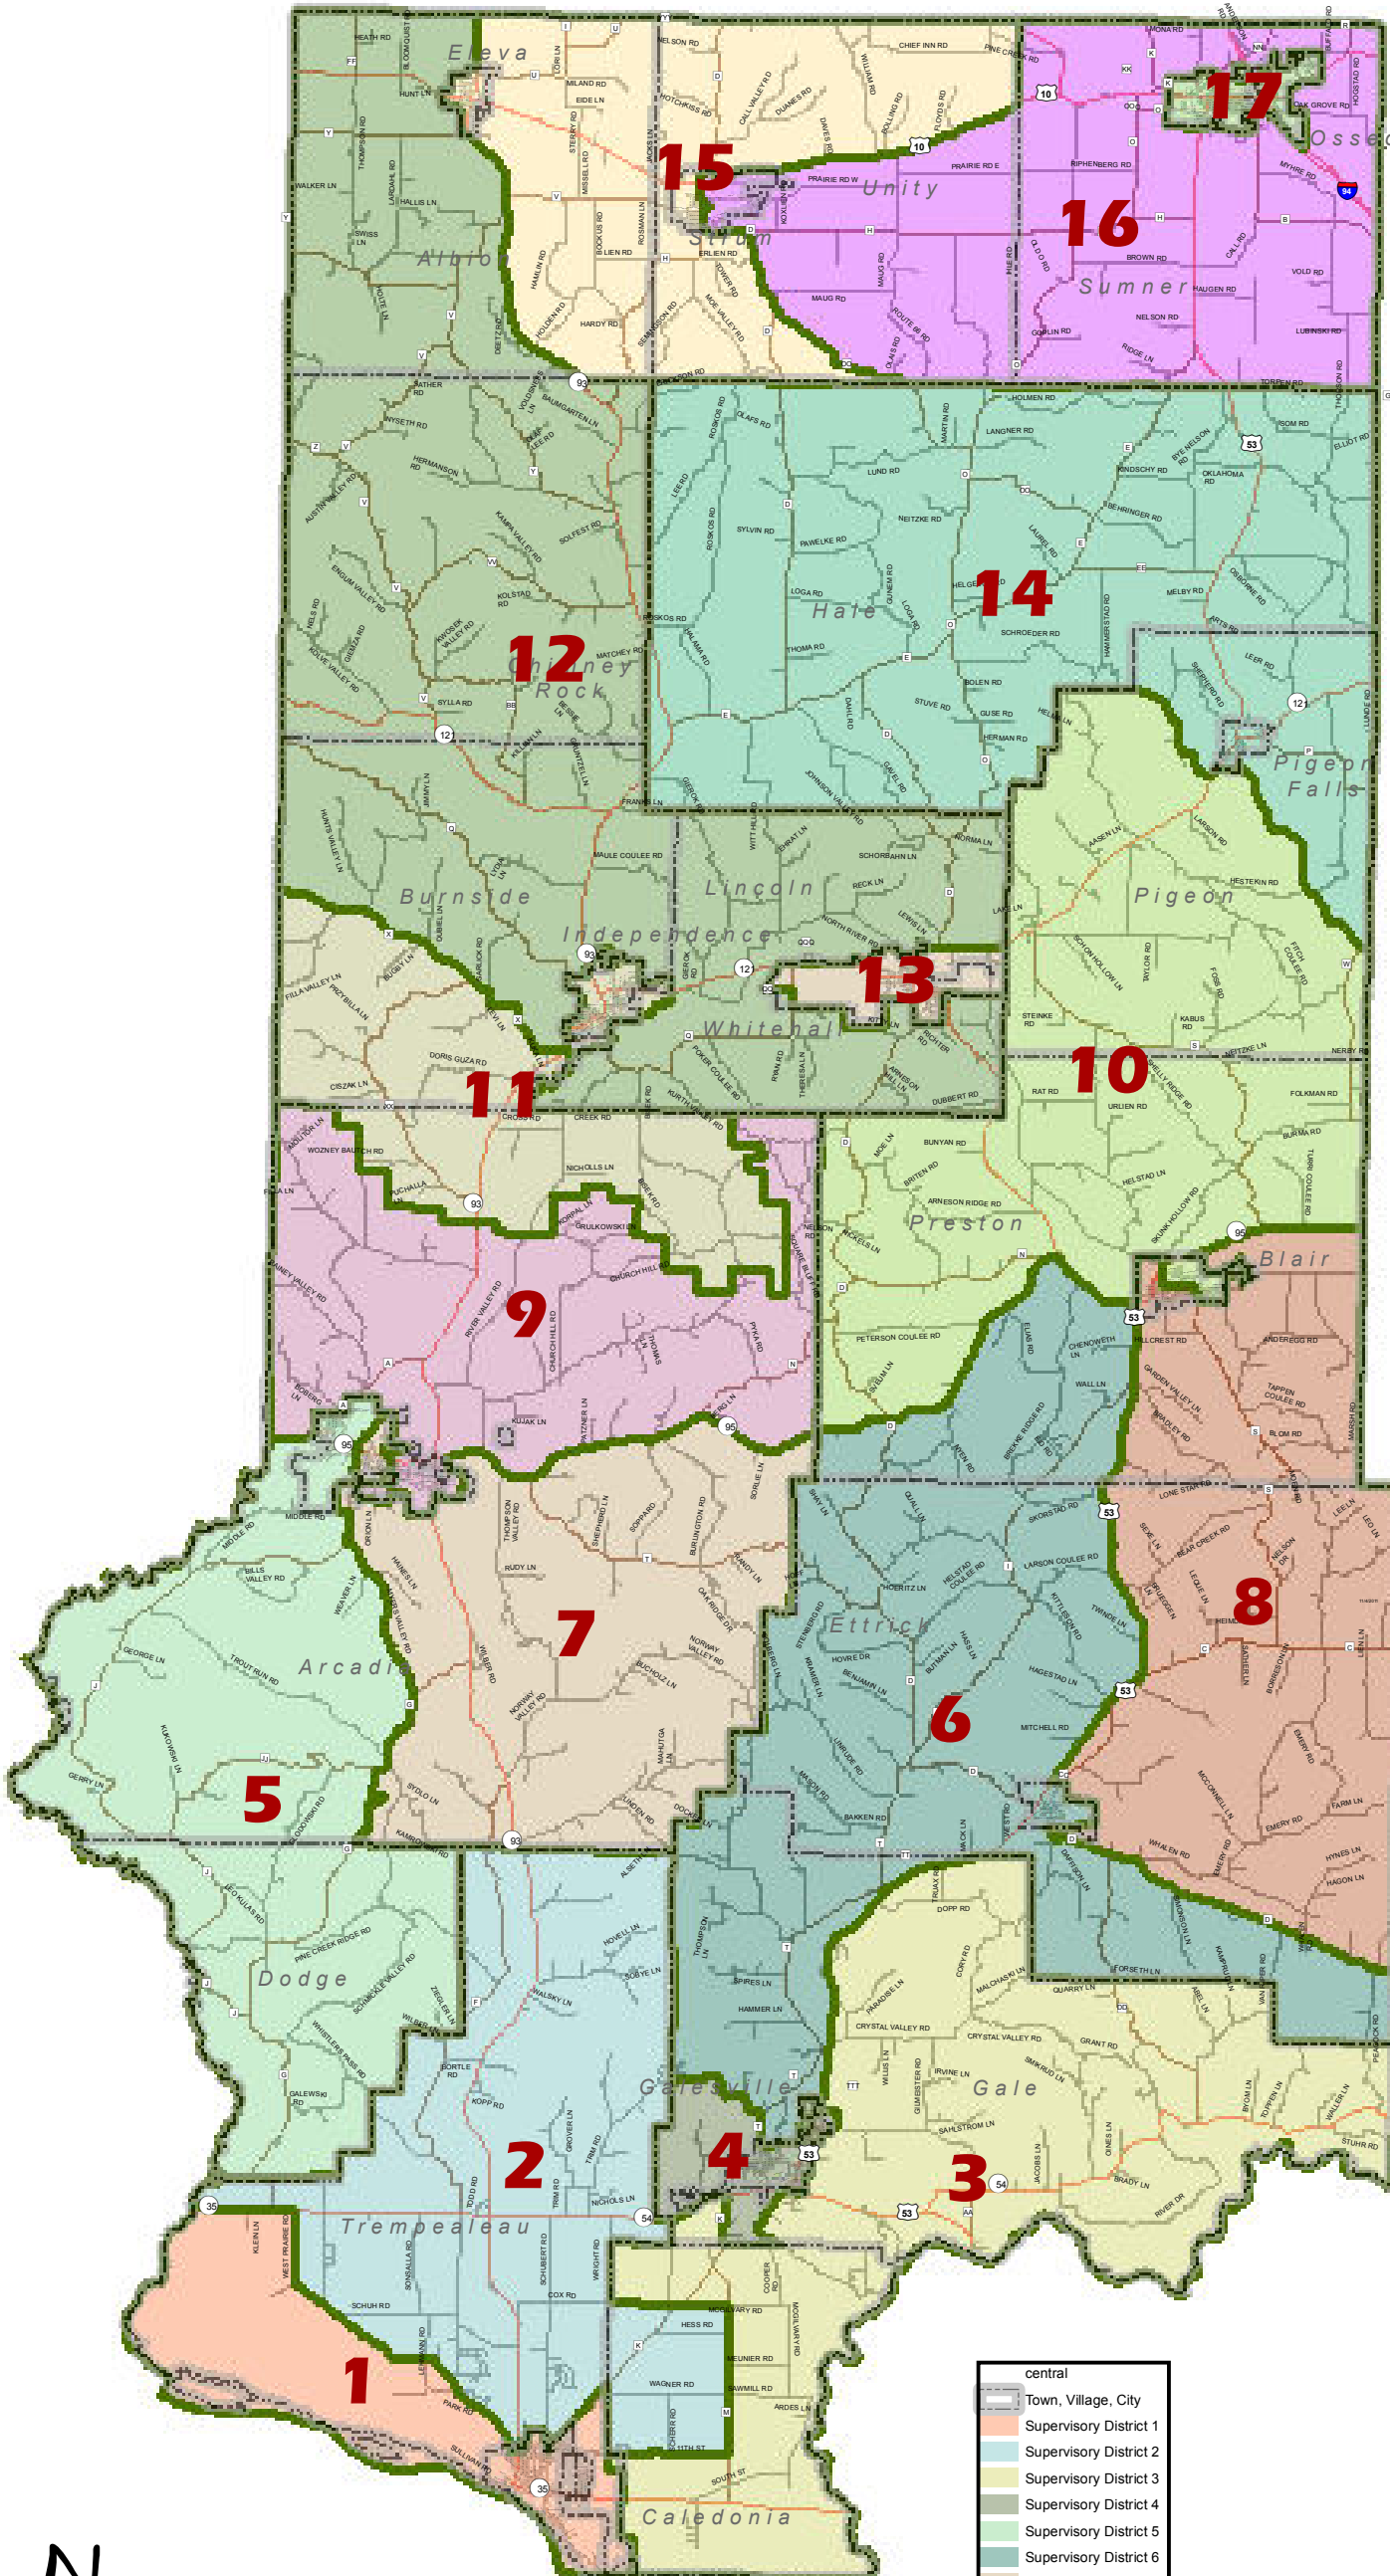

Trempealeau County Supervisory Districts 2012-2014

District 1
Ward 1 and 2 in the Village of Trempealeau
Ward 2 in the Town of Trempealeau

District 2
Ward 1 in the Town of Trempealeau
Ward 2 in the Town of Caledonia

District 3
Ward 1 in the Town of Caledonia
Ward 3 in the Town of Gale

District 4
Wards 1,2, & 3 in the City of Galesville and
Ward 1 in the Town of Gale

District 5
Town of Dodge, Ward 2 of the Town of
Arcadia

District 9
Ward 3 in the Town of Arcadia and Ward 3
in the City of Arcadia

District 10
Ward 1 in the City of Blair,
Ward 3 in the Town of Preston

District 11
Wards 1, 2, & 3 in the City of
Independence, Ward 1

District 12
Ward 1 in the Town of Lincoln, Ward 2 in
the Town of Burnside,

District 13
Ward 1, 2, & 3 in the City of Whitehall and
Ward 2 in the Town of Lincoln

District 14
Ward 2 in the Town of Pigeon,
the Village of Pigeon Falls,