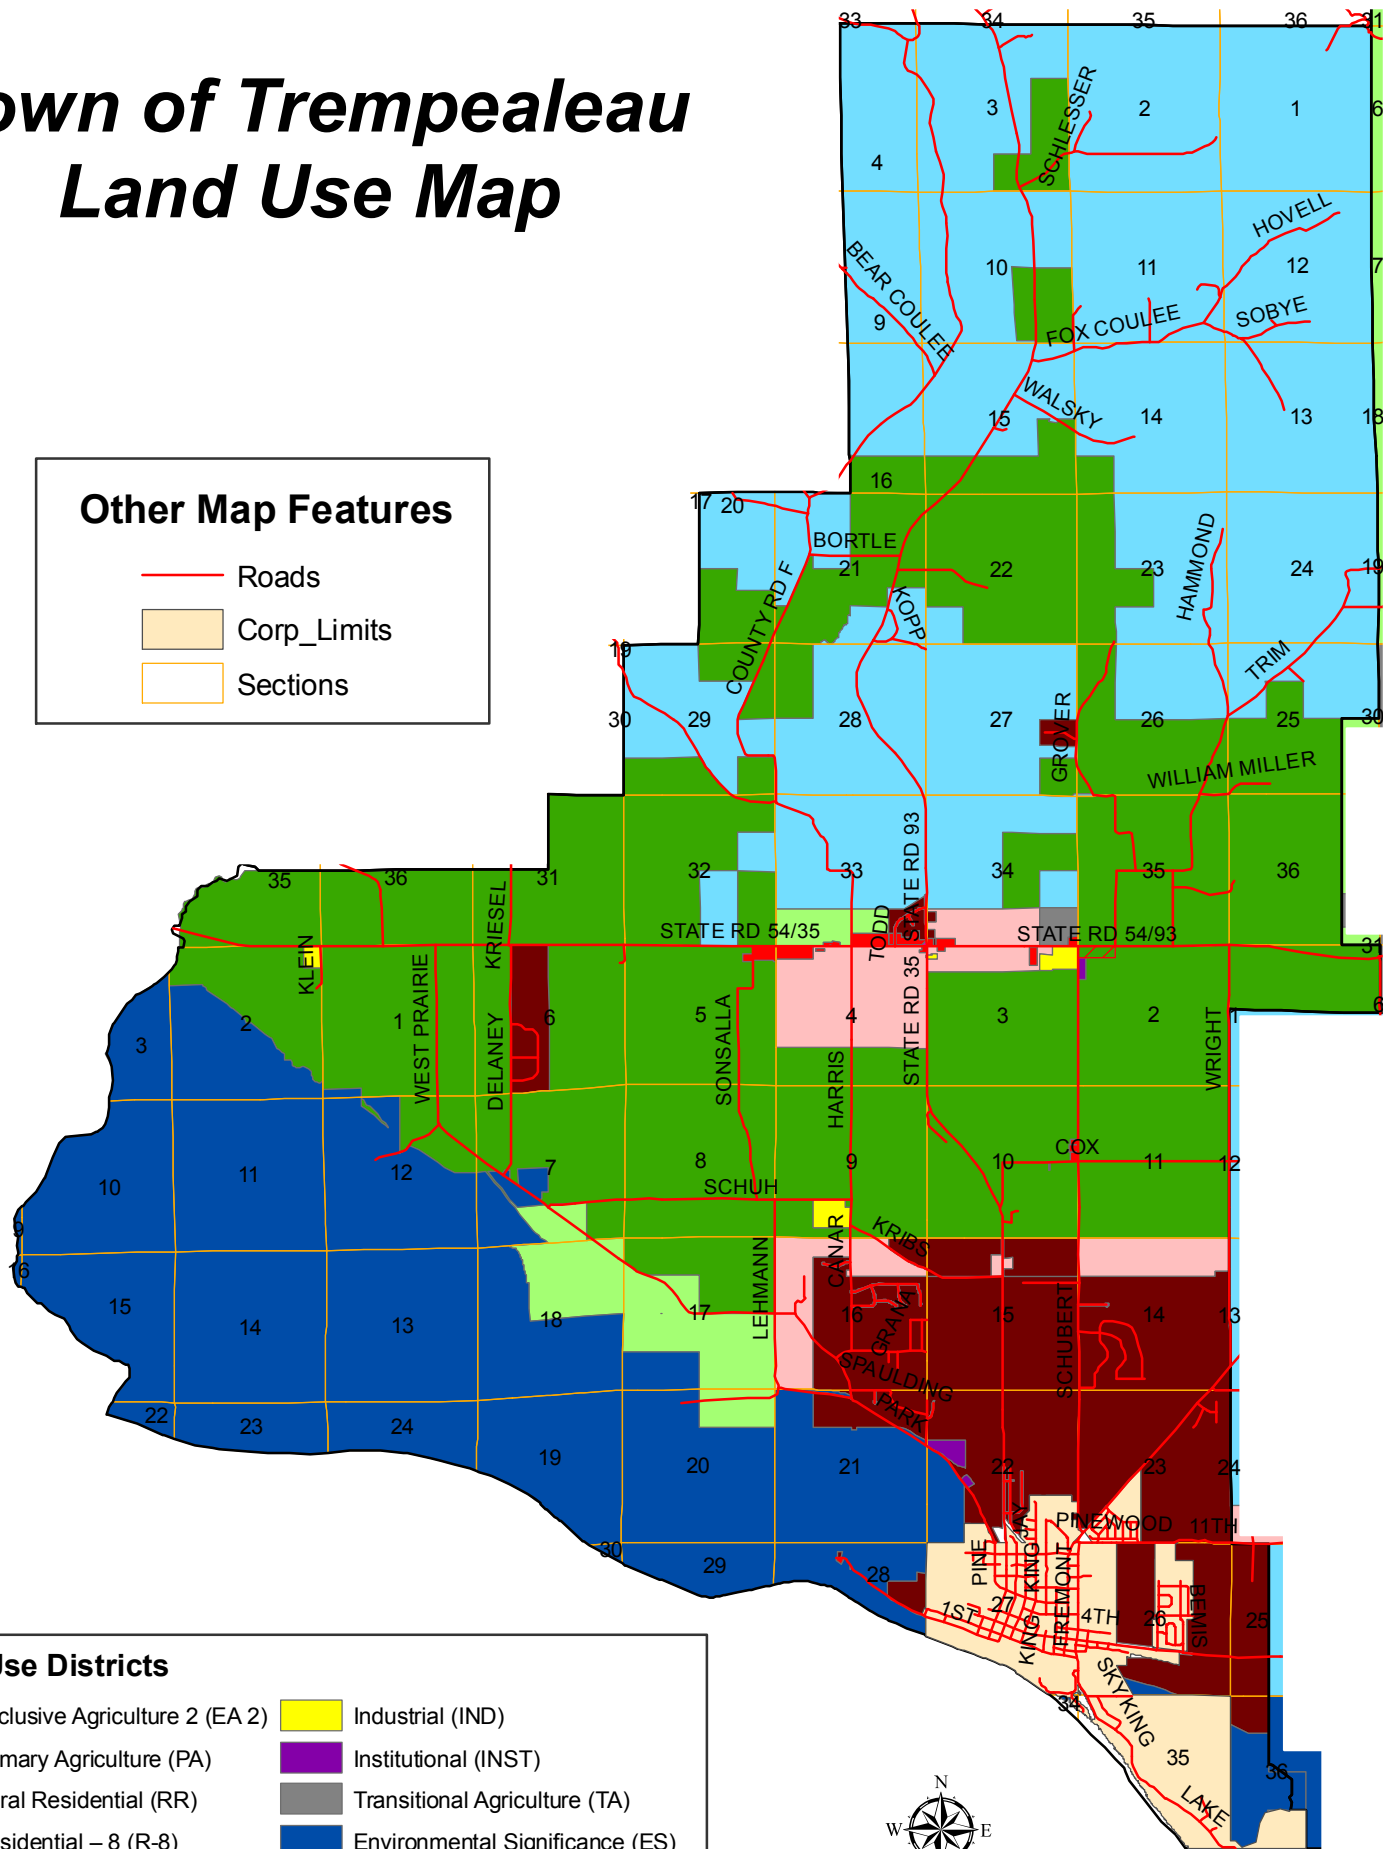

Town of Trempealeau Land Use Map

Other Map Features

-  Roads
-  Corp_Limits
-  Sections

Land Use Districts

- | | |
|---|---|
|  Exclusive Agriculture 2 (EA 2) |  Industrial (IND) |
|  Primary Agriculture (PA) |  Institutional (INST) |
|  Rural Residential (RR) |  Transitional Agriculture (TA) |
|  Residential - 8 (R-8) |  Environmental Significance (ES) |
|  Residential - 20 (R-20) |  Right of Way (ROW) |
|  Commercial (C) | |

February 6, 2009