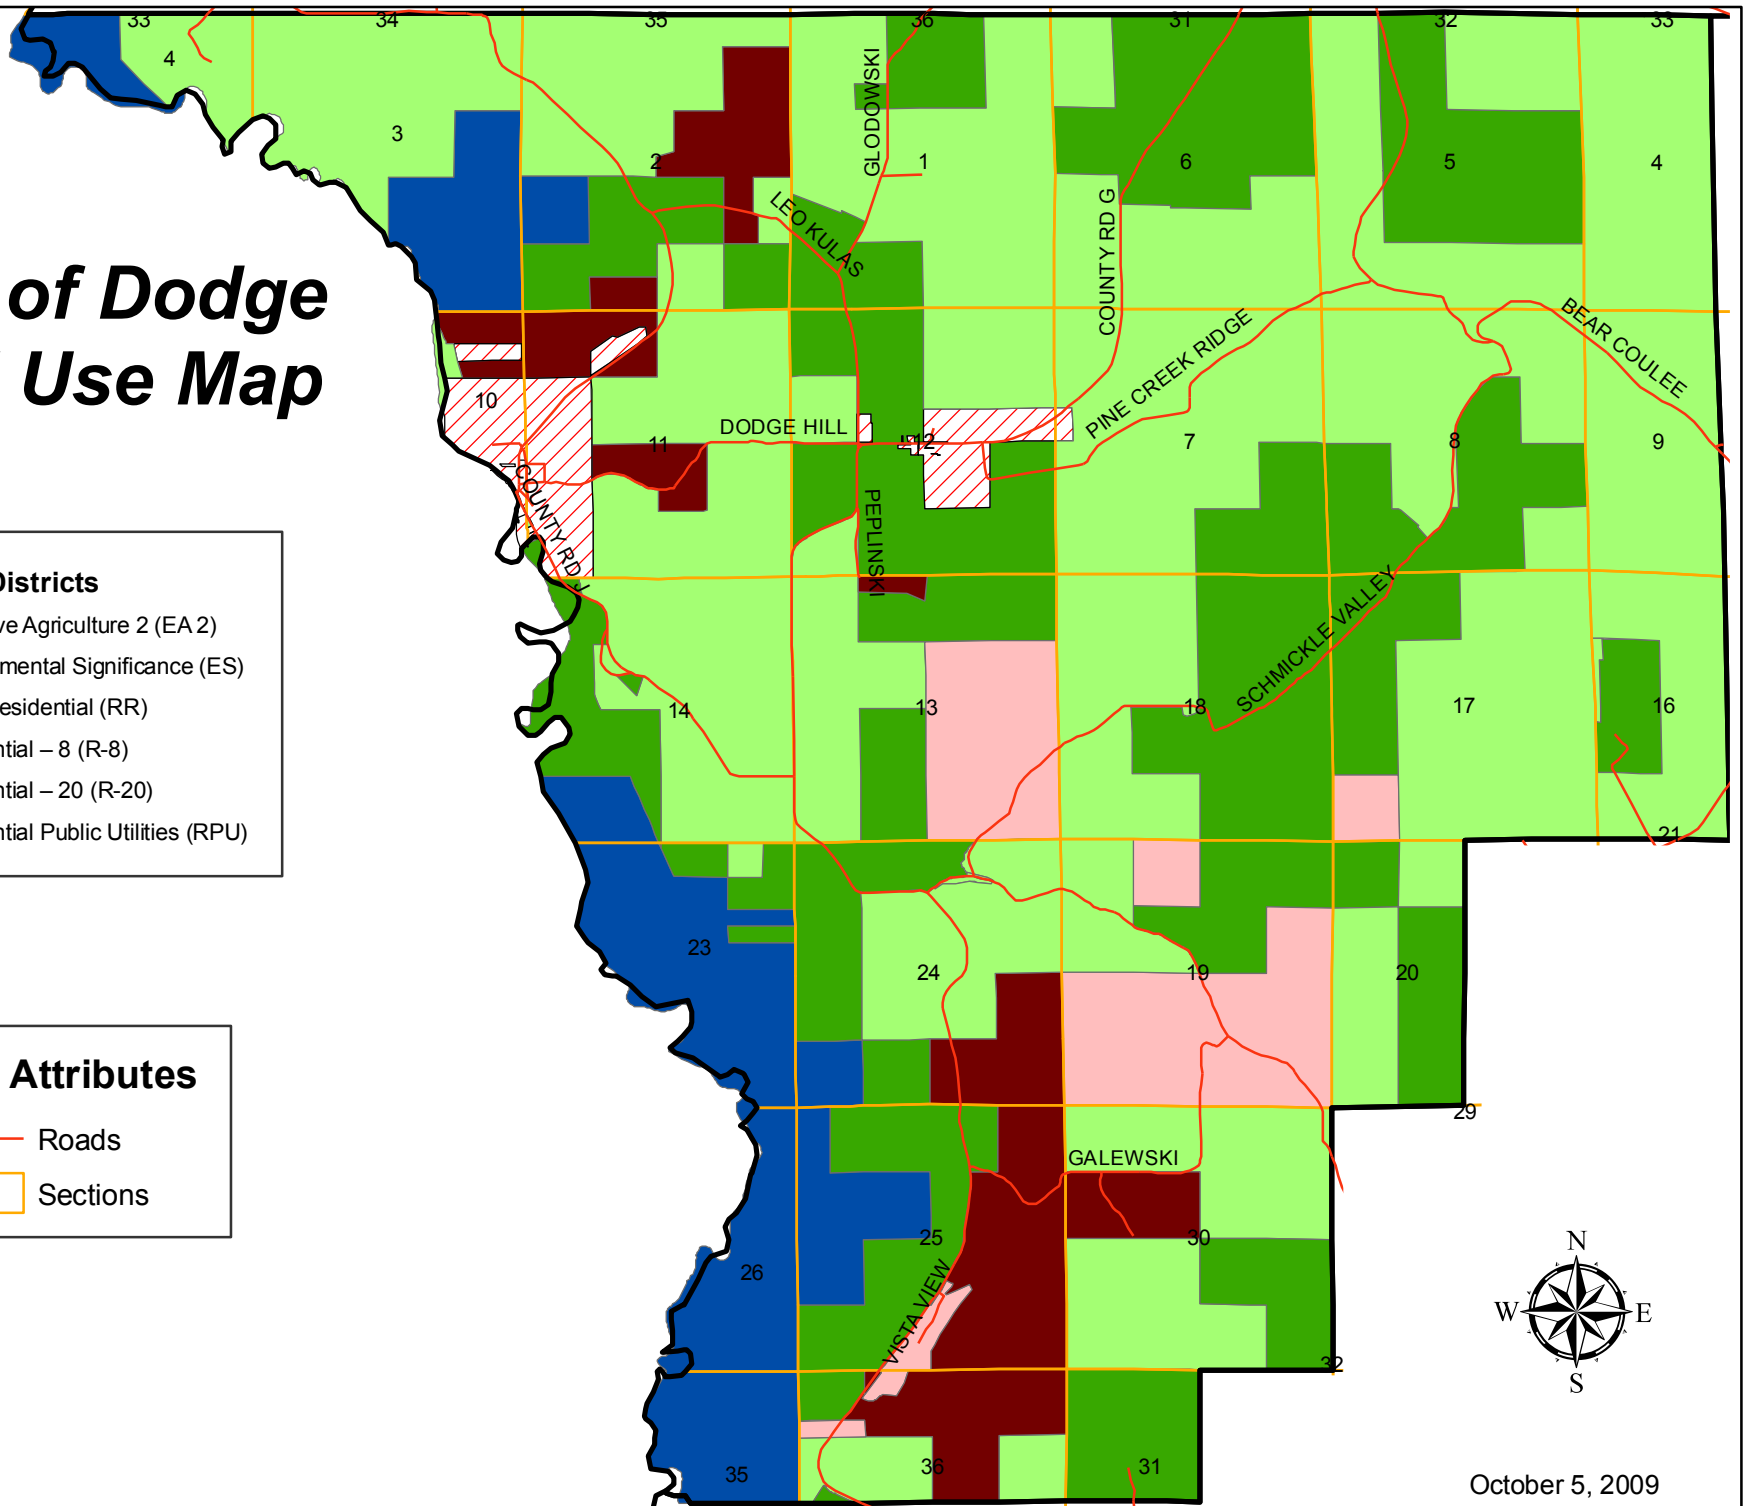

Town of Dodge Land Use Map

Land Use Districts

-  Exclusive Agriculture 2 (EA2)
-  Environmental Significance (ES)
-  Rural Residential (RR)
-  Residential – 8 (R-8)
-  Residential – 20 (R-20)
-  Residential Public Utilities (RPU)

Other Attributes

-  Roads
-  Sections

October 5, 2009