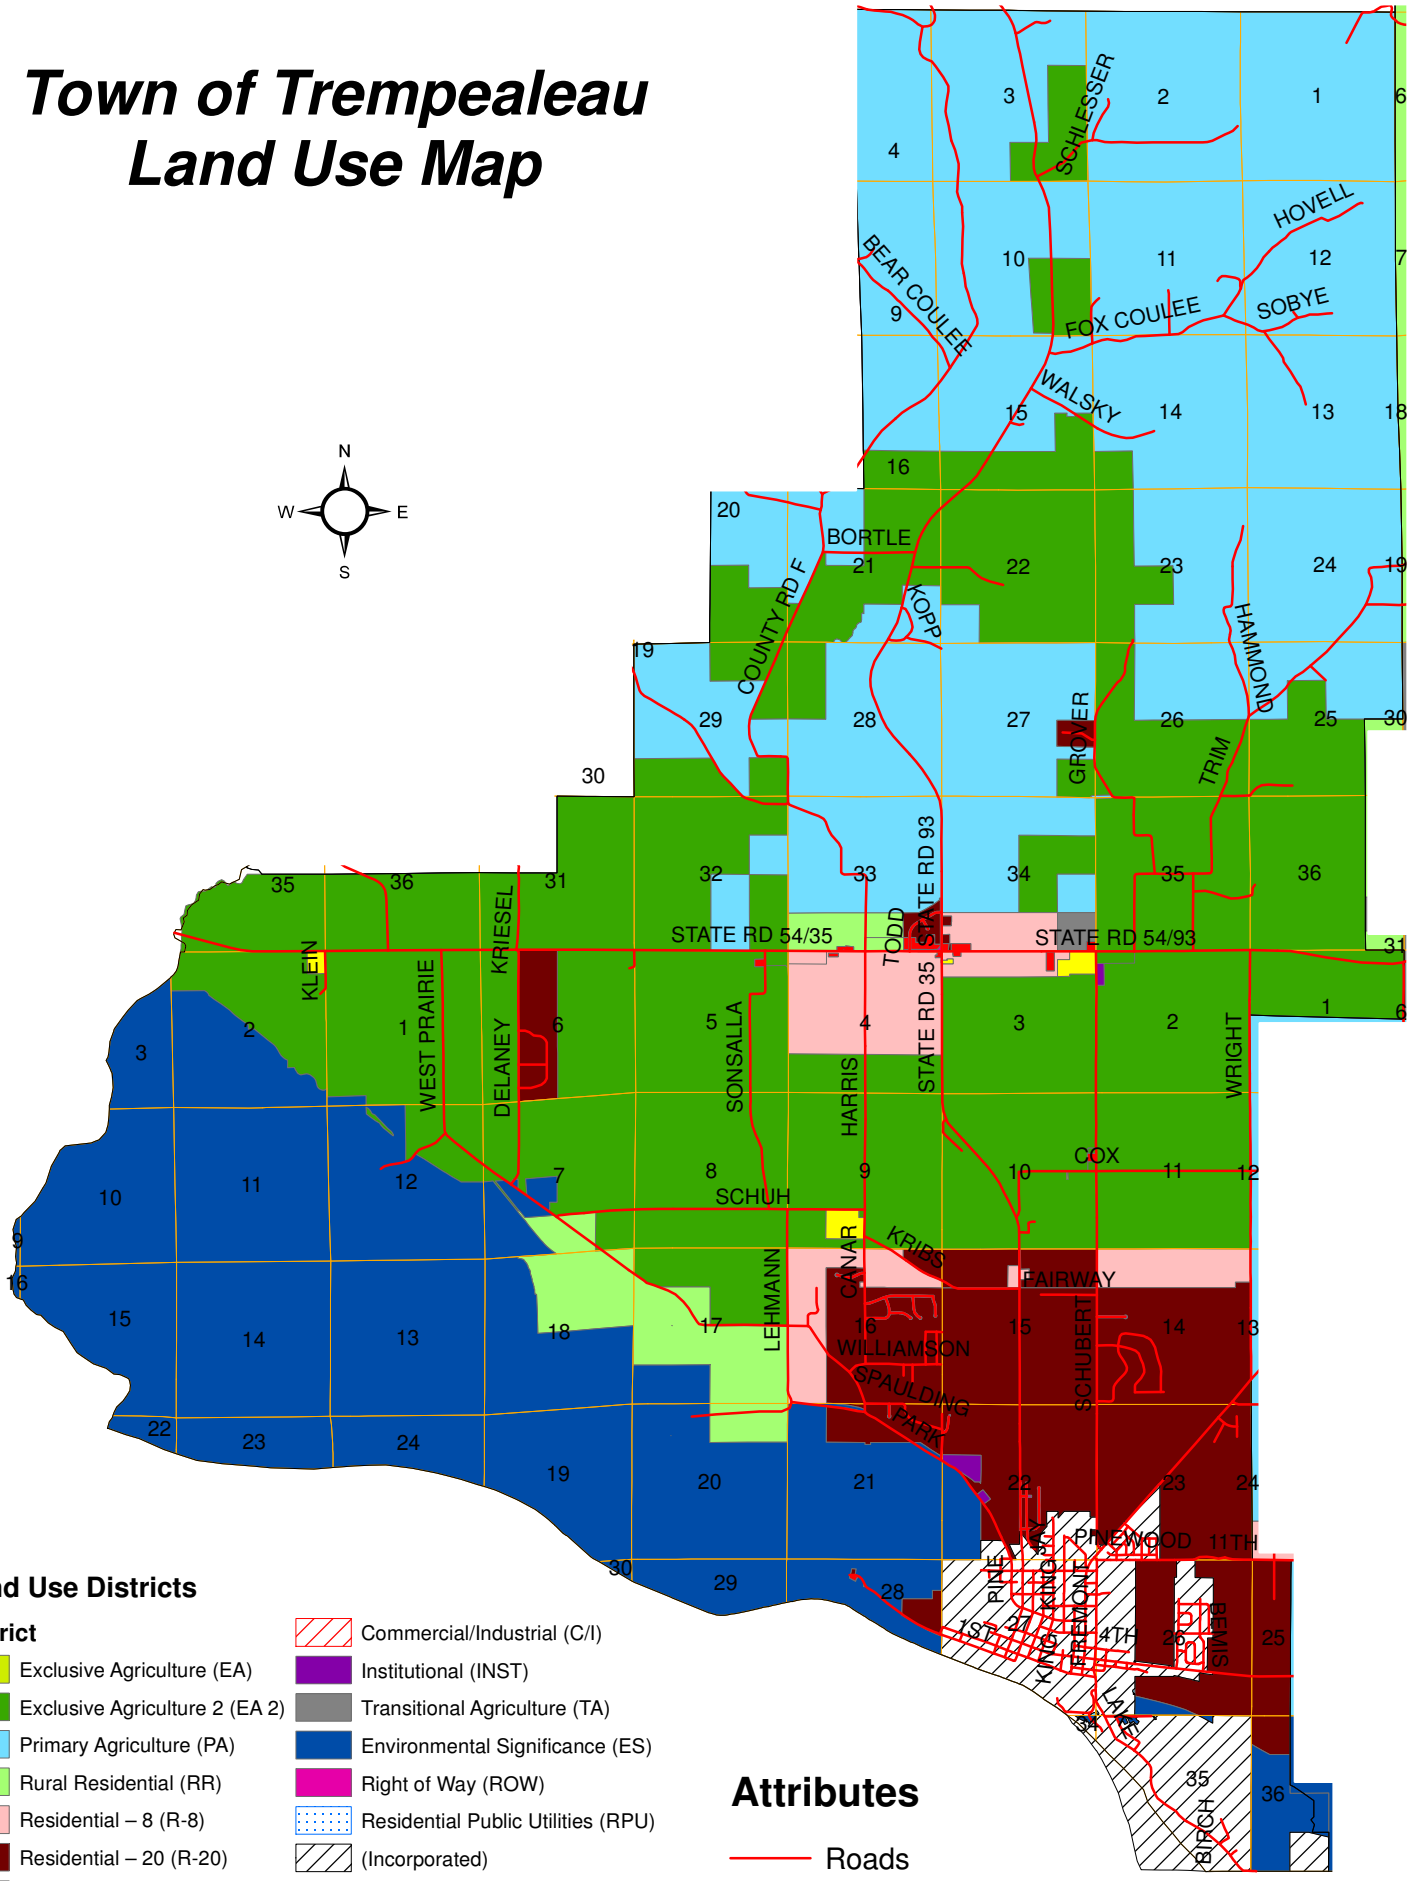

Town of Trempealeau Land Use Map

Land Use Districts

District

- | | |
|--------------------------------|------------------------------------|
| Exclusive Agriculture (EA) | Commercial/Industrial (C/I) |
| Exclusive Agriculture 2 (EA 2) | Institutional (INST) |
| Primary Agriculture (PA) | Transitional Agriculture (TA) |
| Rural Residential (RR) | Environmental Significance (ES) |
| Residential – 8 (R-8) | Right of Way (ROW) |
| Residential – 20 (R-20) | Residential Public Utilities (RPU) |
| Commercial (C) | (Incorporated) |
| Industrial (IND) | NULL |
| | Existing Business |

Attributes

- Roads
- County Sections

May 20, 2008