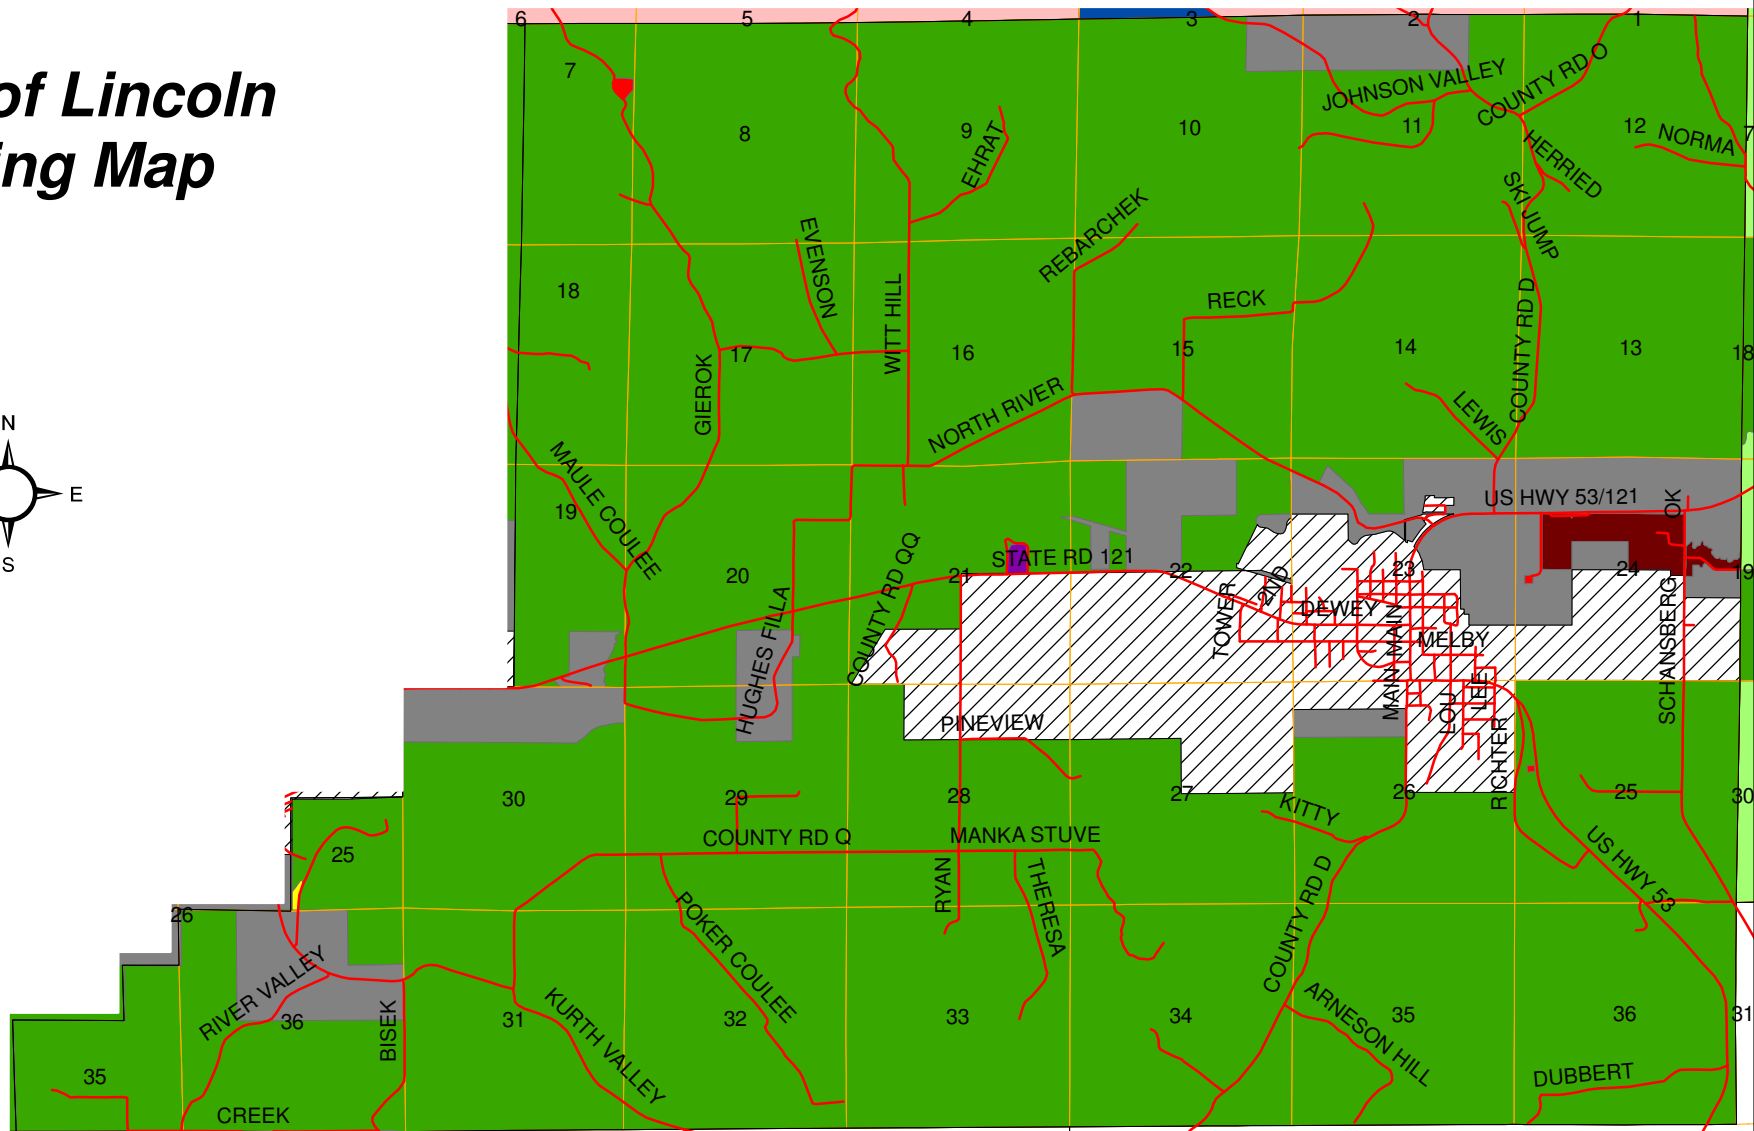

Town of Lincoln Zoning Map

Zoning Districts

District		
Exclusive Agriculture (EA)	Residential – 20 (R-20)	Environmental Significance (ES)
Exclusive Agriculture 2 (EA 2)	Commercial (C)	Right of Way (ROW)
Primary Agriculture (PA)	Industrial (IND)	Residential Public Utilities (RPU)
Rural Residential (RR)	Commercial/Industrial (C/I)	(Incorporated)
Residential – 8 (R-8)	Institutional (INST)	NULL
Transitional Agriculture (TA)	Existing Business	

Attributes

- Roads
- County Sections