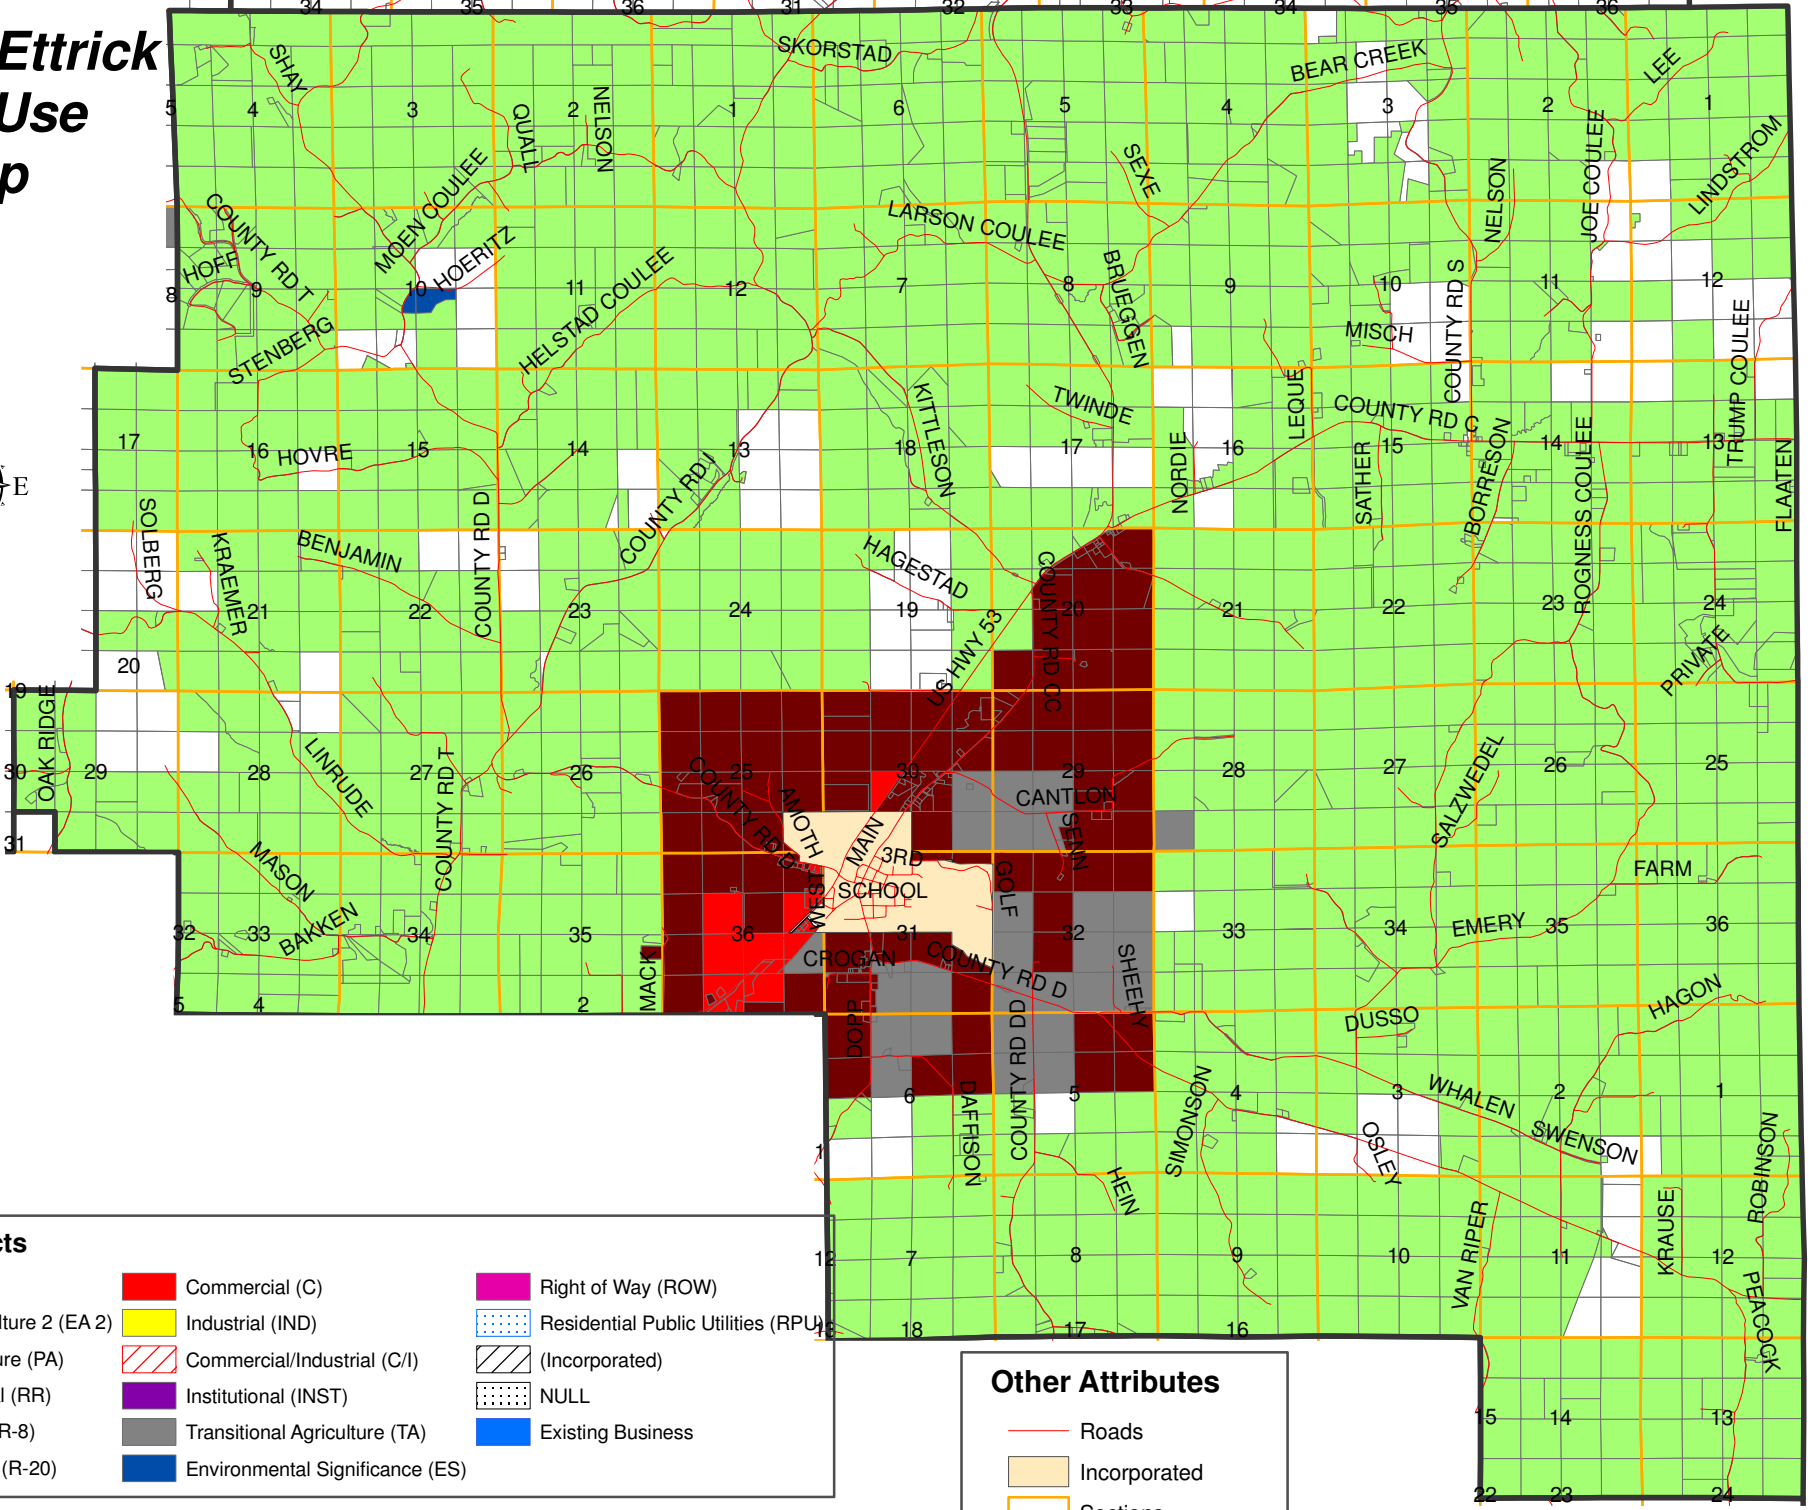

Town of Ettrick Land Use Map

Land Use Districts

District	
	Exclusive Agriculture 2 (EA 2)
	Primary Agriculture (PA)
	Rural Residential (RR)
	Residential - 8 (R-8)
	Residential - 20 (R-20)
	Commercial (C)
	Industrial (IND)
	Commercial/Industrial (C/I)
	Institutional (INST)
	Transitional Agriculture (TA)
	Environmental Significance (ES)
	Right of Way (ROW)
	Residential Public Utilities (RPU)
	(Incorporated)
	NULL
	Existing Business

Other Attributes

	Roads
	Incorporated
	Sections