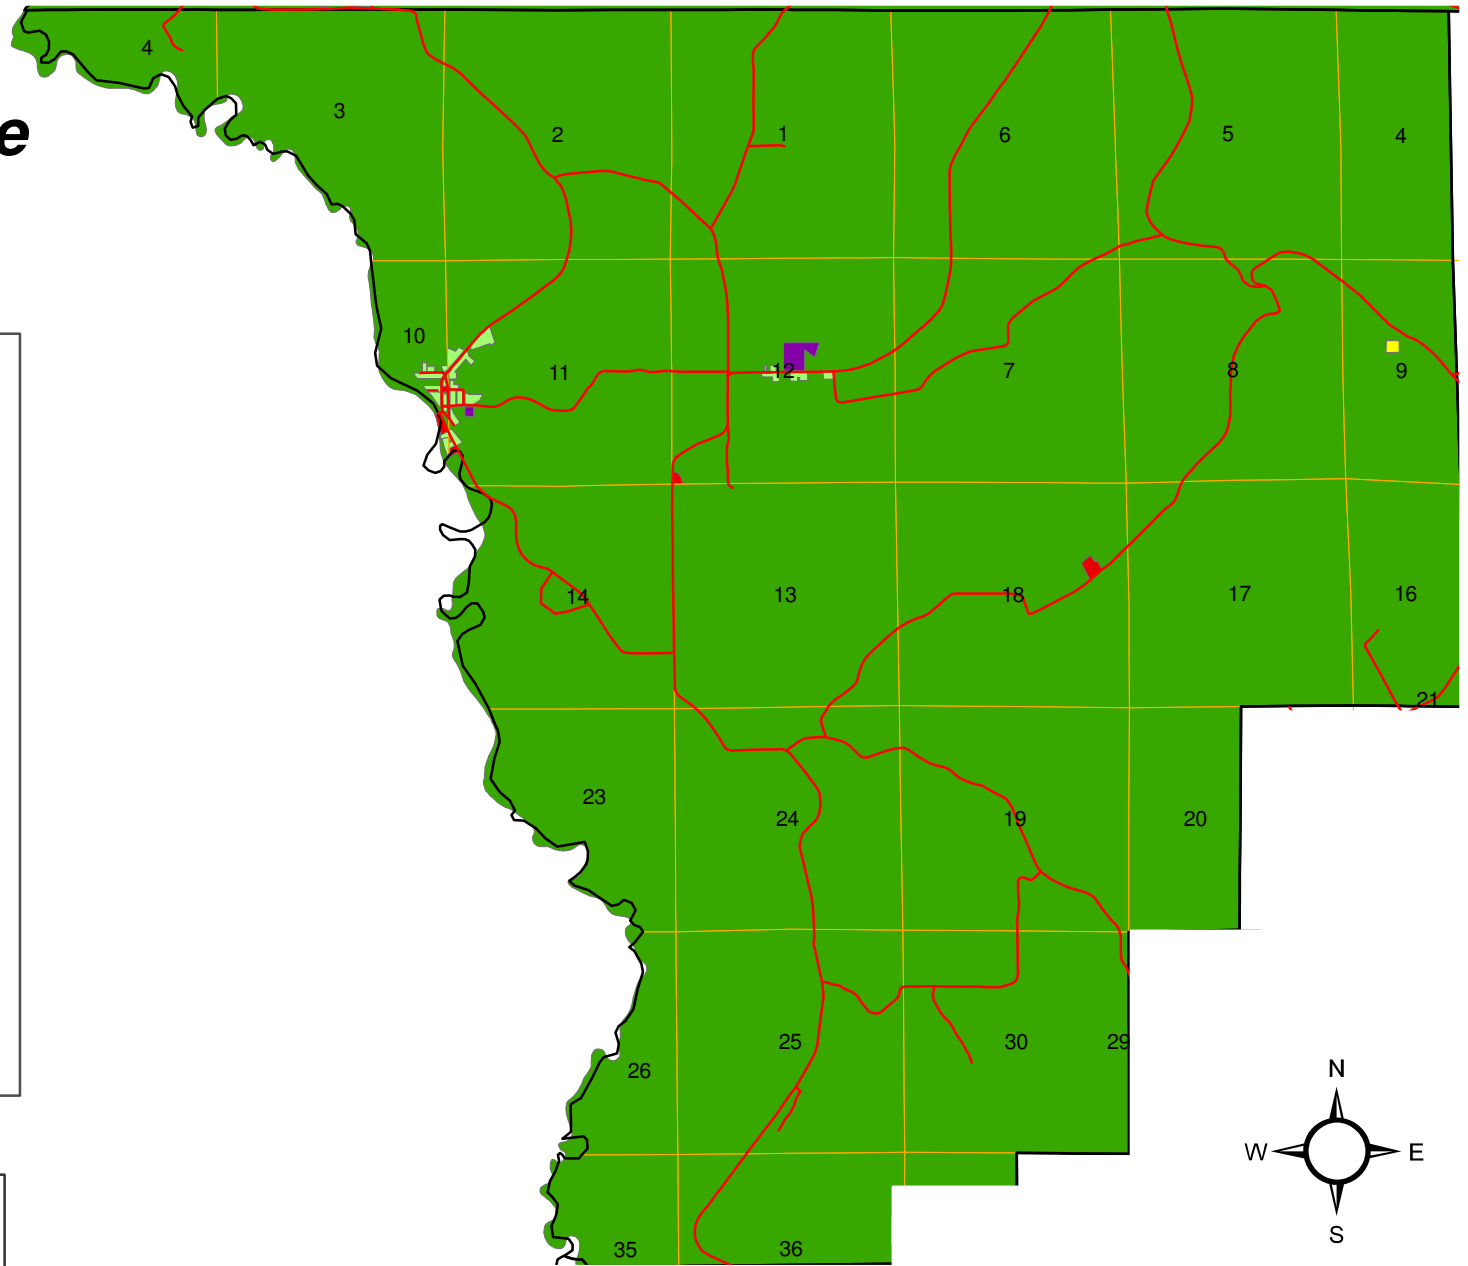

Town of Dodge Zoning Map

Zoning Districts

District

-  (Incorporated)
-  Agriculture (A)
-  Business (B)
-  Business (B-1)
-  Conservancy (C)
-  Industrial (I)
-  Institution (INST)
-  NULL
-  Residential (R)
-  Residential (R-1)

Attributes

-  Roads
-  County Sections

May 22, 2008