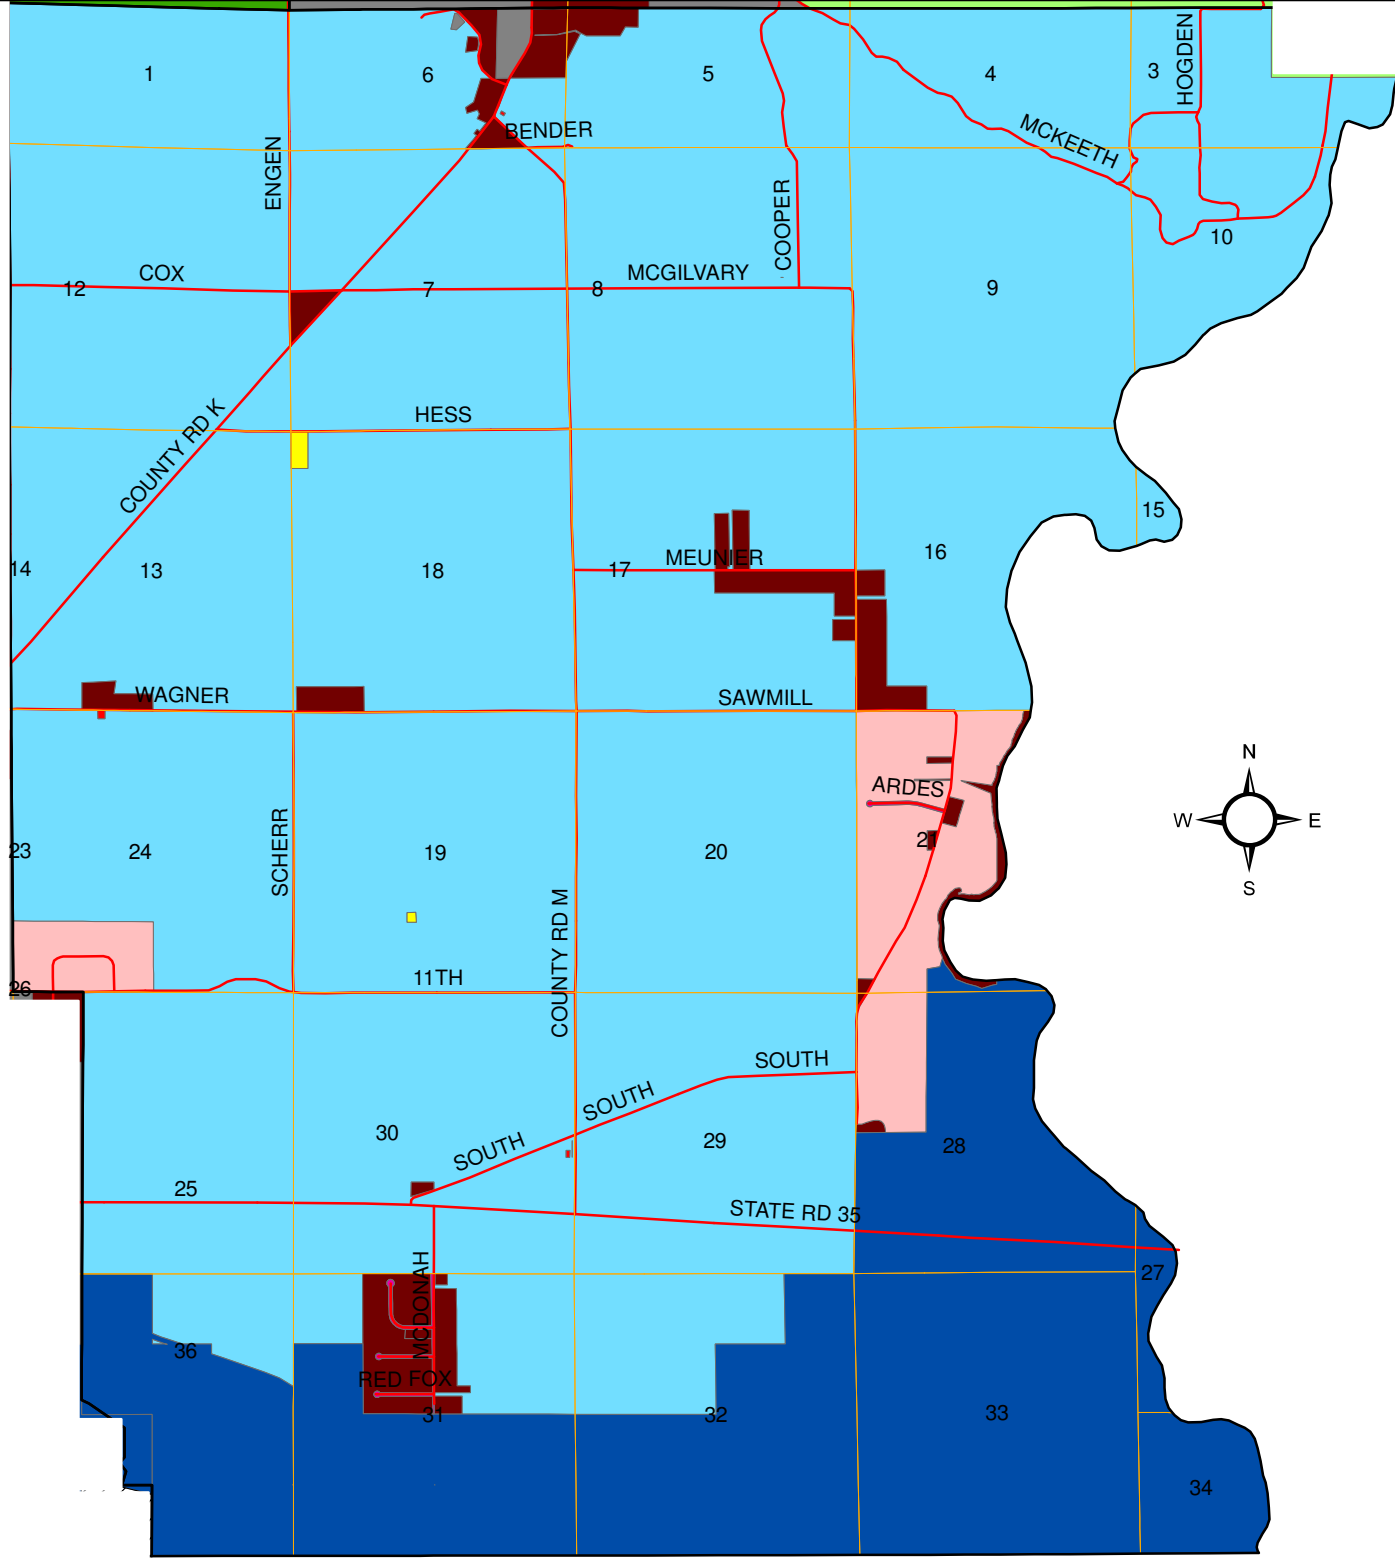

# Town of Caledonia Zoning Map

### Zoning Districts

**District**

- Exclusive Agriculture (EA)
- Exclusive Agriculture 2 (EA 2)
- Primary Agriculture (PA)
- Rural Residential (RR)
- Residential – 8 (R-8)
- Residential – 20 (R-20)
- Commercial (C)
- Industrial (IND)
- Commercial/Industrial (C/I)
- Institutional (INST)
- Transitional Agriculture (TA)
- Environmental Significance (ES)
- Right of Way (ROW)
- Residential Public Utilities (RPU)
- (Incorporated)
- NULL
- Existing Business

### Attributes

- County Sections
- Roads

May 20, 2008