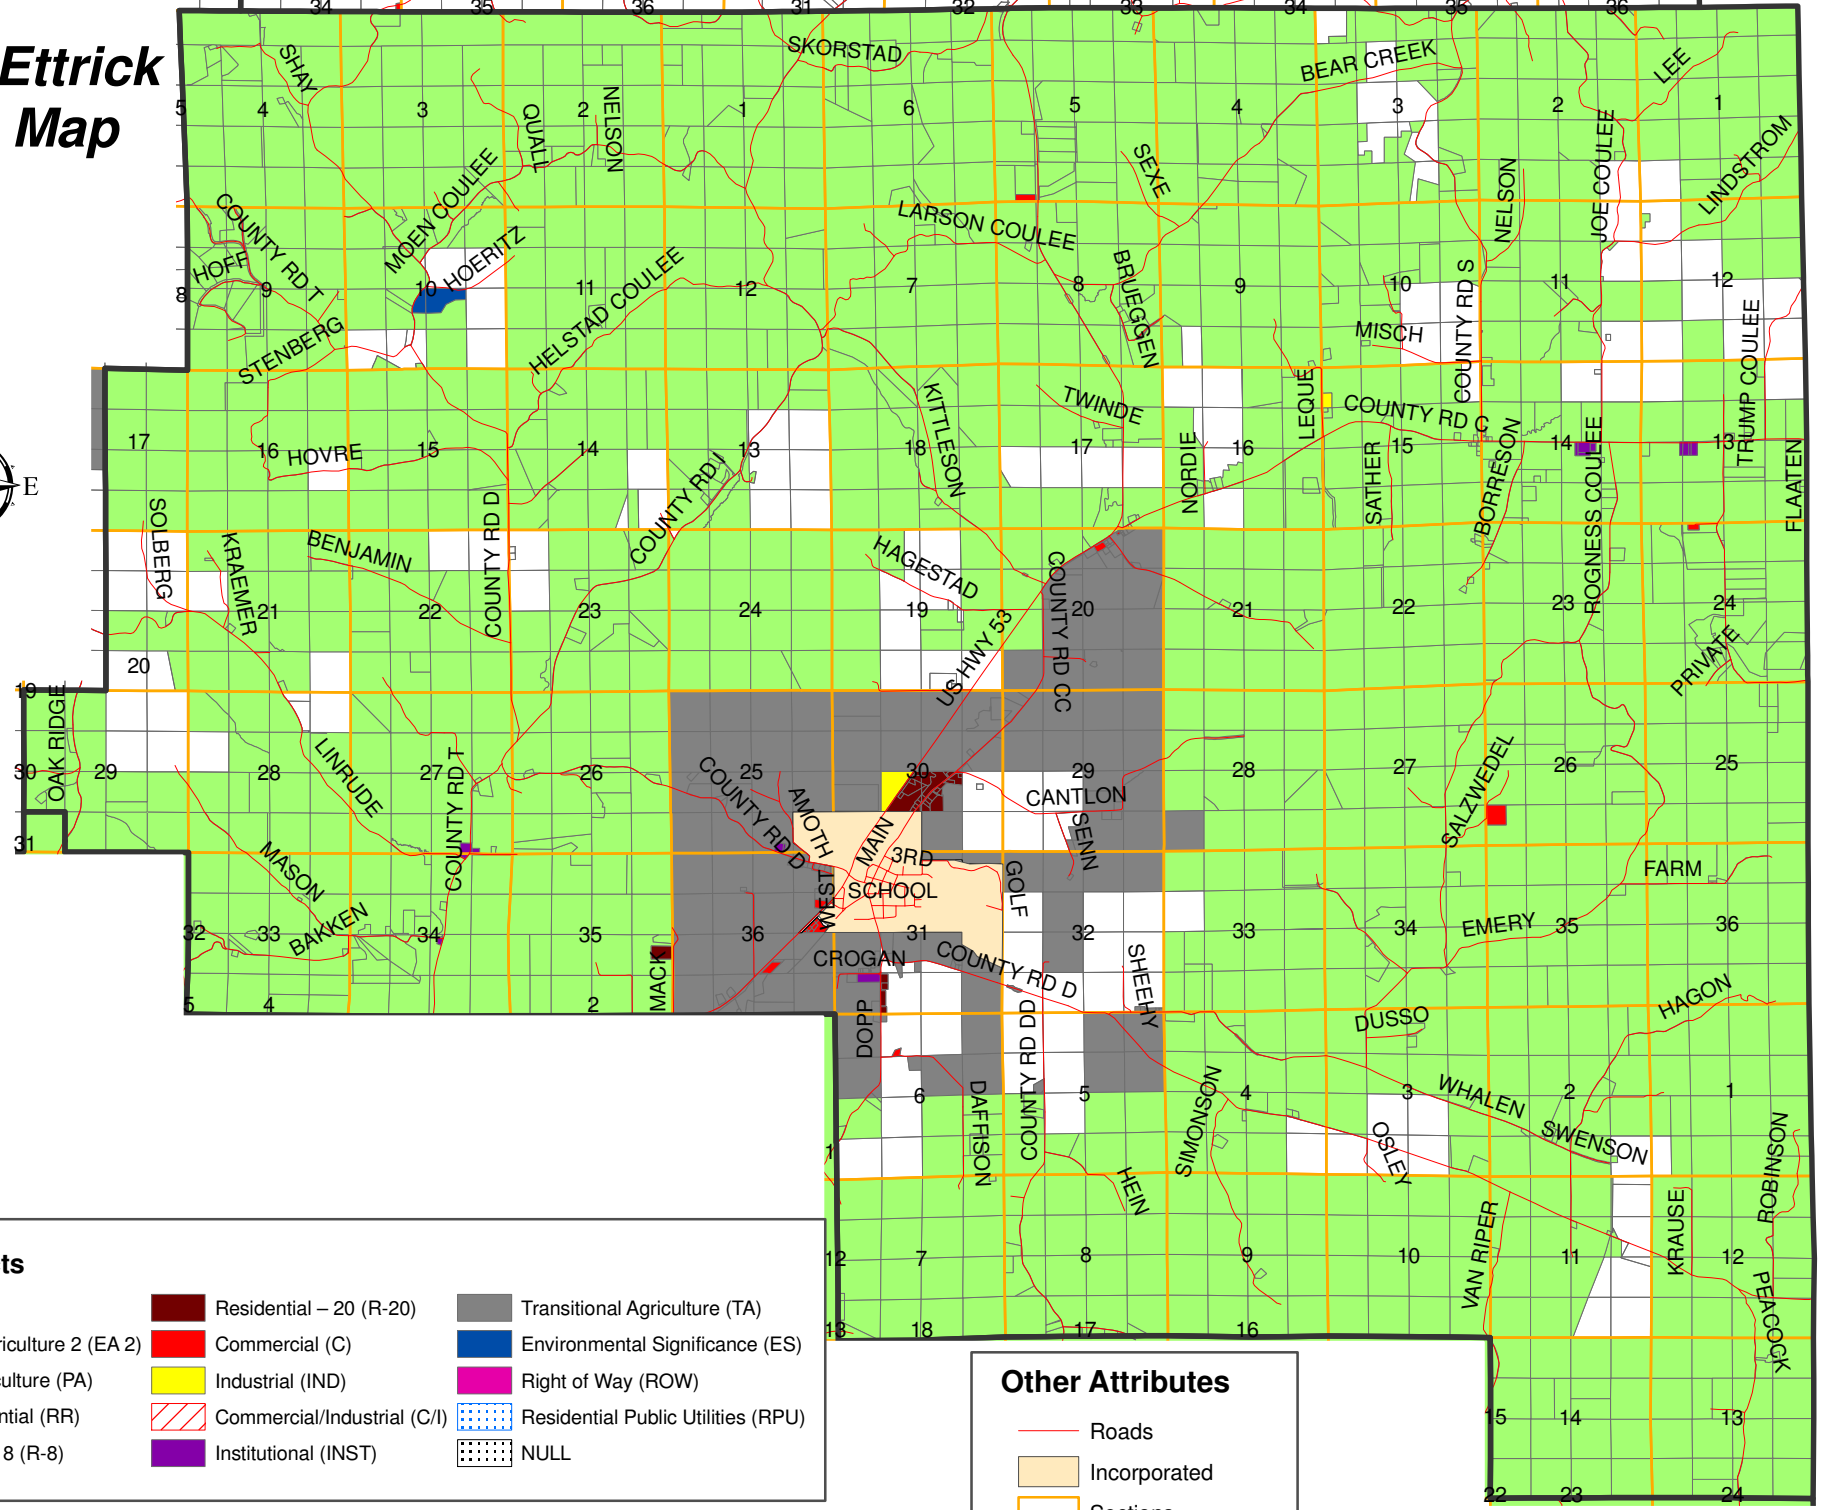

Town of Ettrick Zoning Map

Zoning Districts		
District		
Exclusive Agriculture 2 (EA 2)	Commercial (C)	Transitional Agriculture (TA)
Primary Agriculture (PA)	Industrial (IND)	Environmental Significance (ES)
Rural Residential (RR)	Commercial/Industrial (C/I)	Right of Way (ROW)
Residential - 8 (R-8)	Institutional (INST)	Residential Public Utilities (RPU)
		NULL

Other Attributes	
Roads	
Incorporated	
Sections	