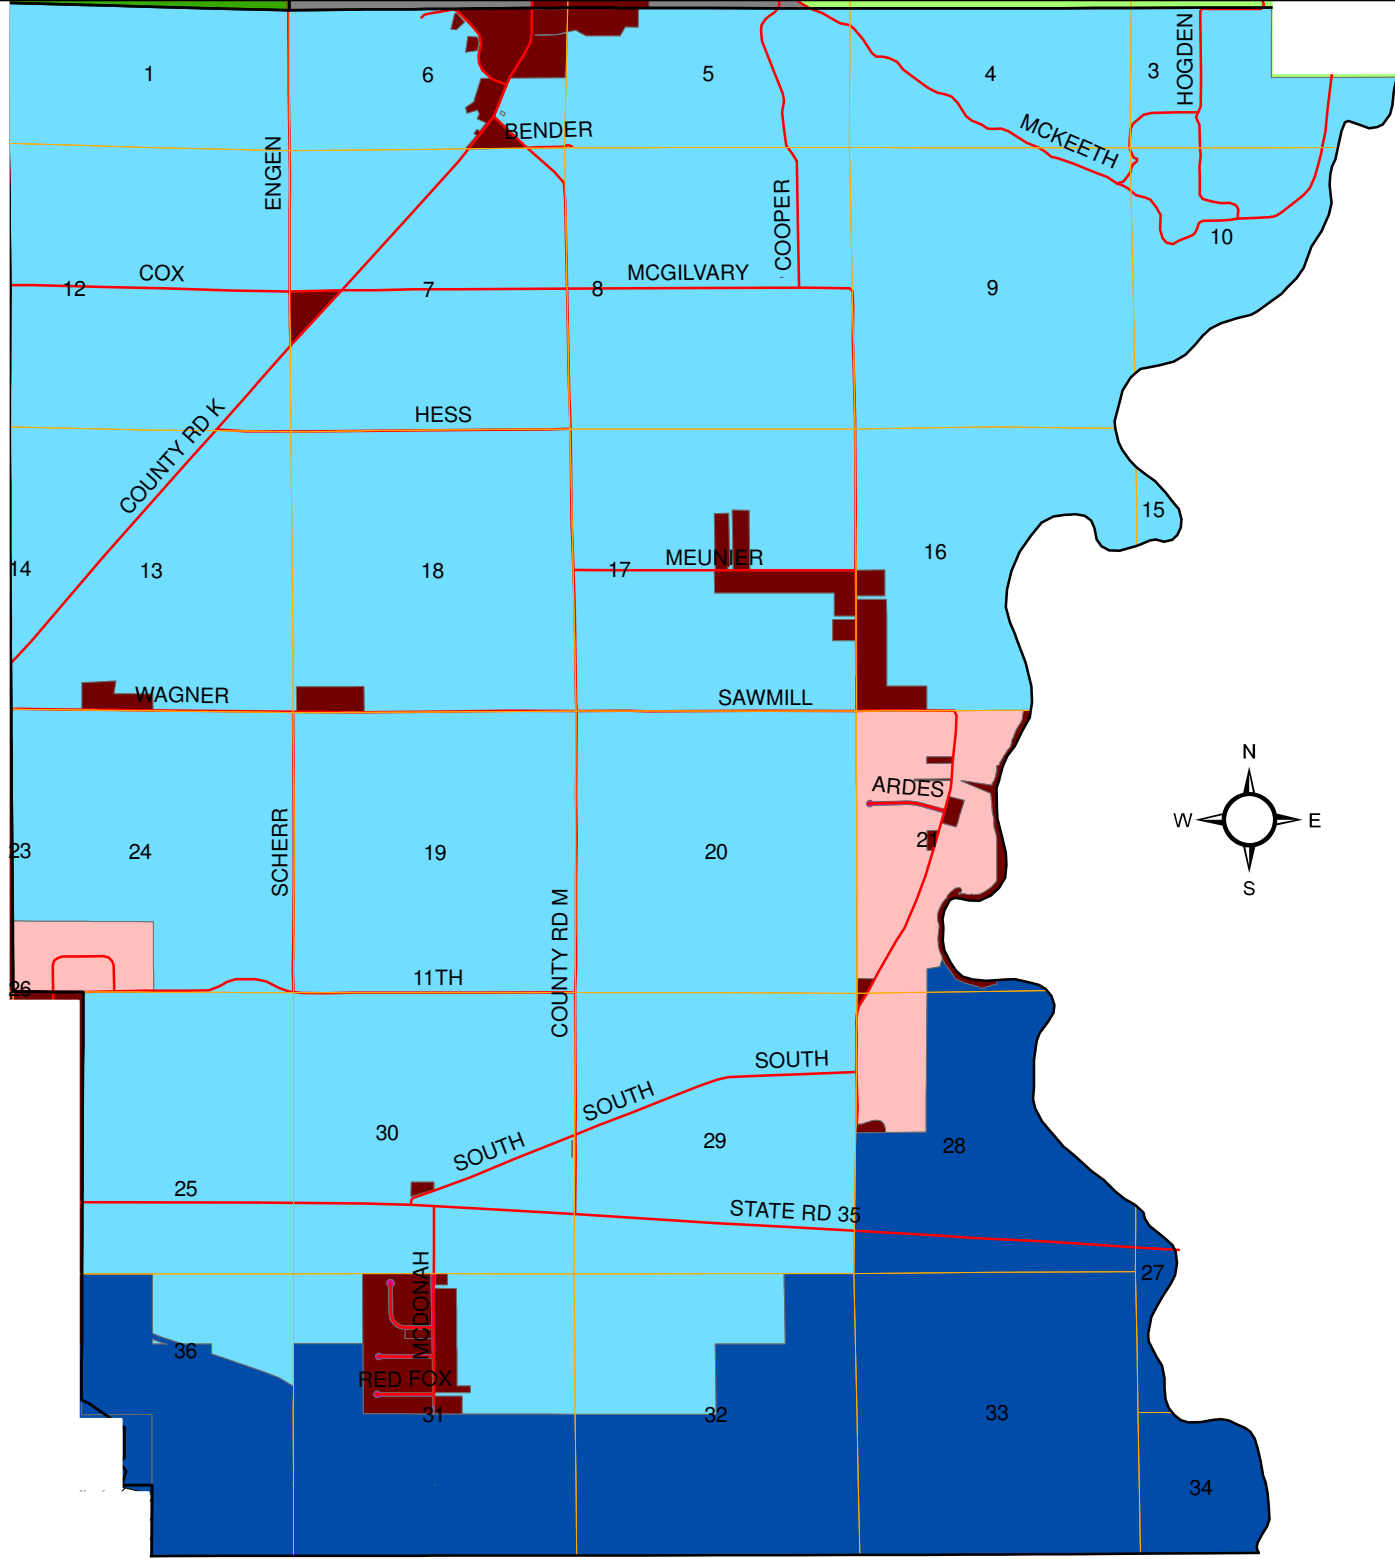

# Town of Caledonia Land Use Map

**Land Use Districts**

**District**

- Exclusive Agriculture (EA)
- Exclusive Agriculture 2 (EA 2)
- Primary Agriculture (PA)
- Rural Residential (RR)
- Residential – 8 (R-8)
- Residential – 20 (R-20)
- Commercial (C)
- Industrial (IND)
- Commercial/Industrial (C/I)
- Institutional (INST)
- Transitional Agriculture (TA)
- Environmental Significance (ES)
- Right of Way (ROW)
- Residential Public Utilities (RPU)
- (Incorporated)
- NULL
- Existing Business

**Attributes**

- County Sections
- Roads

May 20, 2008